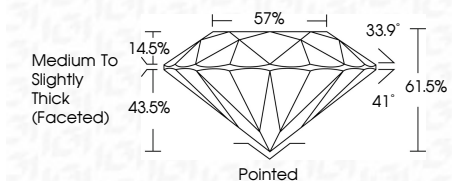

ELECTRONIC COPY

LG776635729
Report verification at igi.org

March 10, 2026
IGI Report Number **LG776635729**
Description **LABORATORY GROWN DIAMOND**
Shape and Cutting Style **ROUND BRILLIANT**
Measurements **8.05 - 8.11 X 4.97 MM**

GRADING RESULTS

Carat Weight **2.01 CARATS**
Color Grade **D**
Clarity Grade **VVS 2**
Cut Grade **IDEAL**

ADDITIONAL GRADING INFORMATION

Polish **EXCELLENT**
Symmetry **EXCELLENT**
Fluorescence **NONE**
Inscription(s) **(IGI) LG776635729**
Comments: This Laboratory Grown Diamond was created by Chemical Vapor Deposition (CVD) growth process. Type IIa

March 10, 2026
IGI Report No **LG776635729**
ROUND BRILLIANT
8.05 - 8.11 X 4.97 MM
Carat Weight **2.01 CARATS**
Color Grade **D**
Clarity Grade **VVS 2**
Cut Grade **IDEAL**
Depth **61.5%**
Table **57%**
Girdle **Medium To Slightly Thick (Faceted)**
Culet **Pointed**
Polish **EXCELLENT**
Symmetry **EXCELLENT**
Fluorescence **NONE**
Inscription(s) **(IGI) LG776635729**
Comments: This Laboratory Grown Diamond was created by Chemical Vapor Deposition (CVD) growth process. Type IIa

March 10, 2026
IGI Report Number **LG776635729**
Description **LABORATORY GROWN DIAMOND**
Shape and Cutting Style **ROUND BRILLIANT**
Measurements **8.05 - 8.11 X 4.97 MM**

GRADING RESULTS

Carat Weight **2.01 CARATS**
Color Grade **D**
Clarity Grade **VVS 2**
Cut Grade **IDEAL**