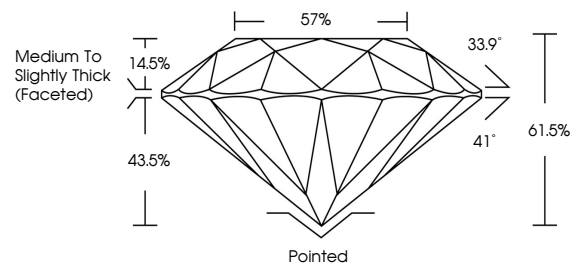

GRADING RESULTS

Carat Weight **2.01 CARATS**
Color Grade **D**
Clarity Grade **VVS 2**
Cut Grade **IDEAL**

ADDITIONAL GRADING INFORMATION

Polish **EXCELLENT**
Symmetry **EXCELLENT**
Fluorescence **NONE**
Inscription(s) **(IGI) LG776635729**
Comments: This Laboratory Grown Diamond was created by Chemical Vapor Deposition (CVD) growth process. Type IIa

March 10, 2026
IGI Report No **LG776635729**
ROUND BRILLIANT
8.05 - 8.11 X 4.97 MM
Carat Weight **2.01 CARATS**
Color Grade **D**
Clarity Grade **VVS 2**
Cut Grade **IDEAL**
Depth **61.5%**
Table **57%**
Girdle **Medium To Slightly Thick (Faceted)**
Culet **Pointed**
Polish **EXCELLENT**
Symmetry **EXCELLENT**
Fluorescence **NONE**
Inscription(s) **(IGI) LG776635729**
Comments: This Laboratory Grown Diamond was created by Chemical Vapor Deposition (CVD) growth process. Type IIa

March 10, 2026
IGI Report Number **LG776635729**
Description **LABORATORY GROWN DIAMOND**
Shape and Cutting Style **ROUND BRILLIANT**
Measurements **8.05 - 8.11 X 4.97 MM**

GRADING RESULTS

Carat Weight **2.01 CARATS**
Color Grade **D**
Clarity Grade **VVS 2**
Cut Grade **IDEAL**

PROPORTIONS

CLARITY CHARACTERISTICS

KEY TO SYMBOLS

Red symbols indicate internal characteristics.
Green symbols indicate external characteristics.

Sample Image Used

COLOR

D E F G H I J Faint Very Light Light