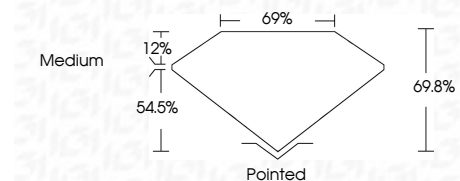

**ELECTRONIC COPY**

LG776646871  
Report verification at igi.org

February 19, 2026  
IGI Report Number **LG776646871**  
Description **LABORATORY GROWN DIAMOND**  
Shape and Cutting Style **PRINCESS CUT**  
Measurements **5.47 X 5.47 X 3.82 MM**

**GRADING RESULTS**  
Carat Weight **1.02 CARAT**  
Color Grade **D**  
Clarity Grade **VS 1**

**ADDITIONAL GRADING INFORMATION**  
Polish **EXCELLENT**  
Symmetry **EXCELLENT**  
Fluorescence **NONE**  
Inscription(s) **IGI LG776646871**  
Comments: This Laboratory Grown Diamond was created by Chemical Vapor Deposition (CVD) growth process. Type IIa

February 19, 2026  
IGI Report No LG776646871  
**PRINCESS CUT**  
1.02 CARAT  
D  
5.47 X 5.47 X 3.82 MM  
Carat Weight  
Color Grade  
Clarity Grade  
Depth  
Table  
Girdle  
Medium  
Pointed  
EXCELLENT  
EXCELLENT  
NONE  
IGI LG776646871  
Comments: This Laboratory Grown Diamond was created by Chemical Vapor Deposition (CVD) growth process. Type IIa

February 19, 2026  
IGI Report Number **LG776646871**  
Description **LABORATORY GROWN DIAMOND**  
Shape and Cutting Style **PRINCESS CUT**  
Measurements **5.47 X 5.47 X 3.82 MM**

**GRADING RESULTS**  
Carat Weight **1.02 CARAT**  
Color Grade **D**  
Clarity Grade **VS 1**