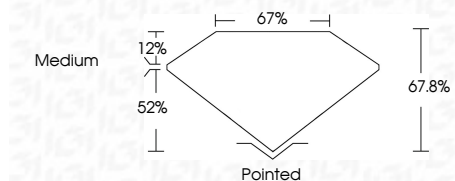

Measurements **10.77 X 7.80 X 5.29 MM**

GRADING RESULTS

Carat Weight **3.88 CARATS**
Color Grade **D**
Clarity Grade **VS 1**

ADDITIONAL GRADING INFORMATION

Polish **EXCELLENT**
Symmetry **EXCELLENT**
Fluorescence **NONE**
Inscription(s) **(IGI) LG776654289**
Comments: This Laboratory Grown Diamond was created by Chemical Vapor Deposition (CVD) growth process. Type IIa

February 24, 2026
IGI Report No **LG776654289**
CUT CORNERED RECT. MODIFIED BRILLIANT
10.77 X 7.80 X 5.29 MM
Carat Weight **3.88 CARATS**
Color Grade **D**
Clarity Grade **VS 1**
Depth **67.8%**
Table **67%**
Girdle **Medium**
Culet **Pointed**
Polish **EXCELLENT**
Symmetry **EXCELLENT**
Fluorescence **NONE**
Inscription(s) **(IGI) LG776654289**
Comments: This Laboratory Grown Diamond was created by Chemical Vapor Deposition (CVD) growth process. Type IIa

LABORATORY GROWN DIAMOND REPORT

February 24, 2026
IGI Report Number **LG776654289**
Description **LABORATORY GROWN DIAMOND**
Shape and Cutting Style **CUT CORNERED RECTANGULAR
MODIFIED BRILLIANT**
Measurements **10.77 X 7.80 X 5.29 MM**

GRADING RESULTS

Carat Weight **3.88 CARATS**
Color Grade **D**
Clarity Grade **VS 1**

ADDITIONAL GRADING INFORMATION

Polish **EXCELLENT**
Symmetry **EXCELLENT**
Fluorescence **NONE**
Inscription(s) **(IGI) LG776654289**