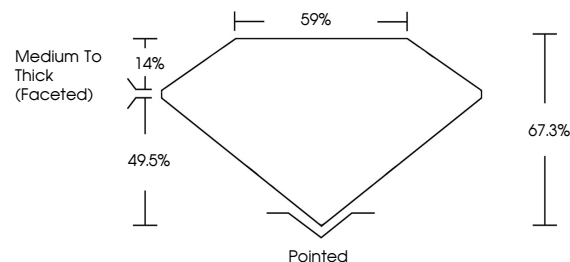

PROPORTIONS