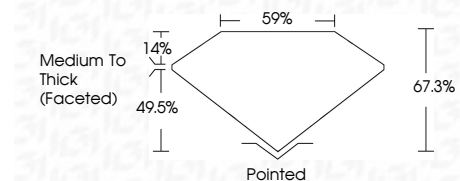

ELECTRONIC COPY

LG776673412
Report verification at igi.org

February 26, 2026
IGI Report Number **LG776673412**
Description **LABORATORY GROWN DIAMOND**
Shape and Cutting Style **SQUARE CUSHION MODIFIED BRILLIANT**
Measurements **6.57 X 6.46 X 4.35 MM**

GRADING RESULTS
Carat Weight **1.38 CARAT**
Color Grade **E**
Clarity Grade **VVS 2**

ADDITIONAL GRADING INFORMATION
Polish **EXCELLENT**
Symmetry **EXCELLENT**
Fluorescence **NONE**
Inscription(s) **IGI LG776673412**
Comments: This Laboratory Grown Diamond was created by Chemical Vapor Deposition (CVD) growth process. Type IIa

February 26, 2026
IGI Report No **LG776673412**
SQUARE CUSHION MODIFIED BRILLIANT
6.57 X 6.46 X 4.35 MM
Carat Weight **1.38 CARAT**
Color Grade **E**
Clarity Grade **VVS 2**
Depth **49.5%**
Table **14%**
Girdle **Medium To Thick (Faceted)**
Culet **Pointed**
Polish **EXCELLENT**
Symmetry **EXCELLENT**
Fluorescence **NONE**
Inscription(s) **IGI LG776673412**
Comments: This Laboratory Grown Diamond was created by Chemical Vapor Deposition (CVD) growth process. Type IIa

LABORATORY GROWN DIAMOND REPORT

February 26, 2026
IGI Report Number **LG776673412**
Description **LABORATORY GROWN DIAMOND**
Shape and Cutting Style **SQUARE CUSHION MODIFIED BRILLIANT**
Measurements **6.57 X 6.46 X 4.35 MM**