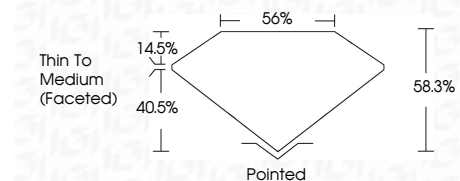

**ELECTRONIC COPY**

LG776683149  
Report verification at igi.org

February 24, 2026  
IGI Report Number **LG776683149**  
Description **LABORATORY GROWN DIAMOND**  
Shape and Cutting Style **HEART BRILLIANT**  
Measurements **7.79 X 8.95 X 5.22 MM**

**GRADING RESULTS**  
Carat Weight **2.07 CARATS**  
Color Grade **E**  
Clarity Grade **VS 2**

**ADDITIONAL GRADING INFORMATION**  
Polish **EXCELLENT**  
Symmetry **EXCELLENT**  
Fluorescence **NONE**  
Inscription(s) **IGI LG776683149**  
Comments: This Laboratory Grown Diamond was created by Chemical Vapor Deposition (CVD) growth process. Type IIa

February 24, 2026  
IGI Report No LG776683149  
**HEART BRILLIANT**  
7.79 X 8.95 X 5.22 MM  
2.07 CARATS  
E  
VS 2  
58.3%  
56%  
Thin To Medium (Faceted)  
Pointed  
EXCELLENT  
EXCELLENT  
NONE  
IGI LG776683149  
Comments: This Laboratory Grown Diamond was created by Chemical Vapor Deposition (CVD) growth process. Type IIa

February 24, 2026  
IGI Report Number **LG776683149**  
Description **LABORATORY GROWN DIAMOND**  
Shape and Cutting Style **HEART BRILLIANT**  
Measurements **7.79 X 8.95 X 5.22 MM**  
**GRADING RESULTS**  
Carat Weight **2.07 CARATS**  
Color Grade **E**  
Clarity Grade **VS 2**  
**ADDITIONAL GRADING INFORMATION**  
Polish **EXCELLENT**  
Symmetry **EXCELLENT**  
Fluorescence **NONE**  
Inscription(s) **IGI LG776683149**