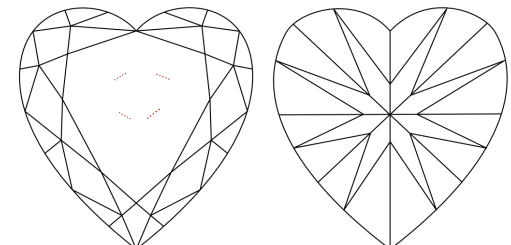

CLARITY CHARACTERISTICS

KEY TO SYMBOLS
Red symbols indicate internal characteristics.
Green symbols indicate external characteristics.