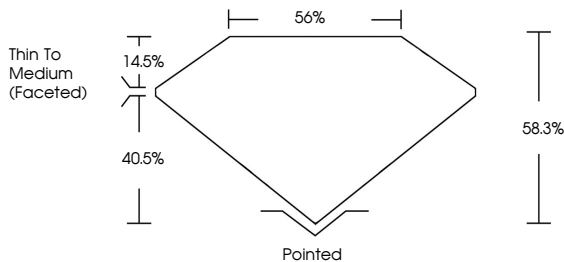

PROPORTIONS