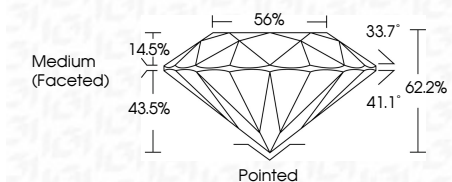

**ELECTRONIC COPY**

LG777603623  
Report verification at igi.org

February 26, 2026  
IGI Report Number **LG777603623**  
Description **LABORATORY GROWN DIAMOND**  
Shape and Cutting Style **ROUND BRILLIANT**  
Measurements **8.75 - 8.79 X 5.46 MM**

**GRADING RESULTS**

Carat Weight **2.58 CARATS**  
Color Grade **F**  
Clarity Grade **VS 1**  
Cut Grade **IDEAL**

**ADDITIONAL GRADING INFORMATION**

Polish **EXCELLENT**  
Symmetry **EXCELLENT**  
Fluorescence **NONE**  
Inscription(s) **IGI LG777603623**  
Comments: This Laboratory Grown Diamond was created by Chemical Vapor Deposition (CVD) growth process. Type IIa

**IGI**

February 26, 2026  
IGI Report No LG777603623  
**ROUND BRILLIANT**  
8.75 - 8.79 X 5.46 MM  
2.58 CARATS  
F  
VS 1  
IDEAL  
62.2%  
56%  
Medium (Faceted)  
Pointed  
EXCELLENT  
EXCELLENT  
NONE  
IGI LG777603623  
Comments: This Laboratory Grown Diamond was created by Chemical Vapor Deposition (CVD) growth process. Type IIa

**GRADING RESULTS**

Carat Weight **2.58 CARATS**  
Color Grade **F**  
Clarity Grade **VS 1**  
Cut Grade **IDEAL**

**ADDITIONAL GRADING INFORMATION**

Polish **EXCELLENT**  
Symmetry **EXCELLENT**  
Fluorescence **NONE**  
Inscription(s) **IGI LG777603623**