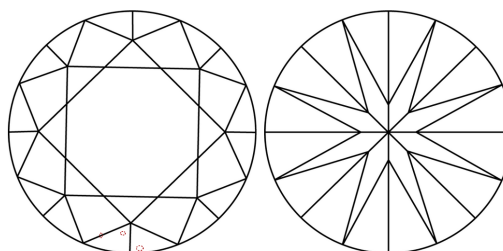

CLARITY CHARACTERISTICS

KEY TO SYMBOLS

Red symbols indicate internal characteristics.
Green symbols indicate external characteristics.