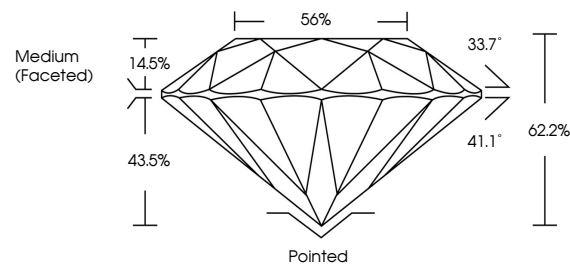

PROPORTIONS