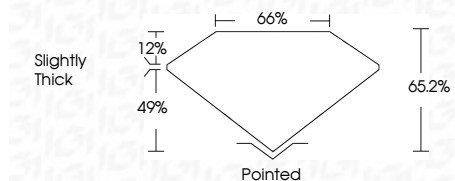

ELECTRONIC COPY

LG777623096
Report verification at igi.org

February 28, 2026
IGI Report Number **LG777623096**
Description **LABORATORY GROWN DIAMOND**

Shape and Cutting Style **CUT CORNERED
RECTANGULAR MODIFIED
BRILLIANT**

Measurements **11.51 X 7.97 X 5.20 MM**

GRADING RESULTS

Carat Weight **4.08 CARATS**
Color Grade **D**
Clarity Grade **VVS 2**

ADDITIONAL GRADING INFORMATION

Polish **EXCELLENT**
Symmetry **EXCELLENT**
Fluorescence **NONE**
Inscription(s) **IGI LG777623096**
Comments: This Laboratory Grown Diamond was created by Chemical Vapor Deposition (CVD) growth process. Type IIa

February 28, 2026
IGI Report No **LG777623096**
CUT CORNERED RECT. MODIFIED BRILLIANT
4.08 CARATS
Color Grade **D**
Clarity Grade **VVS 2**
Depth **65.2%**
Table **65%**
Girdle **Slightly Thick**
Culet **Pointed**
Polish **EXCELLENT**
Symmetry **EXCELLENT**
Fluorescence **NONE**
Inscription(s) **IGI LG777623096**
Comments: This Laboratory Grown Diamond was created by Chemical Vapor Deposition (CVD) growth process. Type IIa

LABORATORY GROWN DIAMOND REPORT

February 28, 2026
IGI Report Number **LG777623096**
Description **LABORATORY GROWN DIAMOND**
Shape and Cutting Style **CUT CORNERED RECTANGULAR
MODIFIED BRILLIANT**
Measurements **11.51 X 7.97 X 5.20 MM**