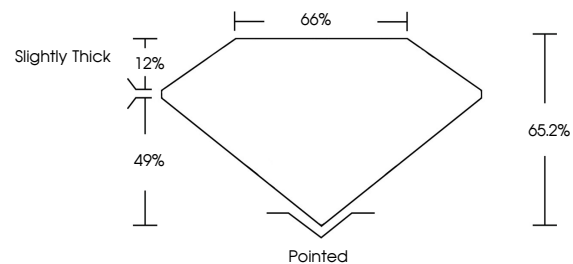

Measurements **11.51 X 7.97 X 5.20 MM**

GRADING RESULTS

Carat Weight **4.08 CARATS**
Color Grade **D**
Clarity Grade **VVS 2**

ADDITIONAL GRADING INFORMATION

Polish **EXCELLENT**
Symmetry **EXCELLENT**
Fluorescence **NONE**
Inscription(s) **IGI LG777623096**
Comments: This Laboratory Grown Diamond was created by Chemical Vapor Deposition (CVD) growth process. Type IIa

GRADING RESULTS

Carat Weight **4.08 CARATS**
Color Grade **D**
Clarity Grade **VVS 2**

ADDITIONAL GRADING INFORMATION

Polish **EXCELLENT**
Symmetry **EXCELLENT**
Fluorescence **NONE**
Inscription(s) **IGI LG777623096**

Comments: This Laboratory Grown Diamond was created by Chemical Vapor Deposition (CVD) growth process. Type IIa

PROPORTIONS

Sample Image Used

CLARITY CHARACTERISTICS

KEY TO SYMBOLS

Red symbols indicate internal characteristics.
Green symbols indicate external characteristics.