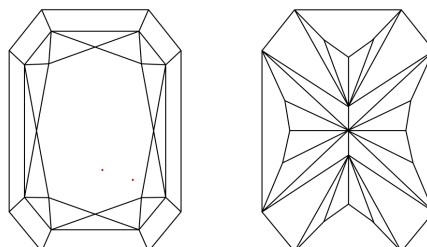

CLARITY CHARACTERISTICS

KEY TO SYMBOLS

Red symbols indicate internal characteristics.
Green symbols indicate external characteristics.

COLOR

D E F G H I J Faint Very Light Light

CLARITY

FL	IF	VVS¹⁻²	VS¹⁻²	SI¹⁻²	I¹⁻³
Flawless	Internally Flawless	Very Very Slightly Included	Very Slightly Included	Slightly Included	Included