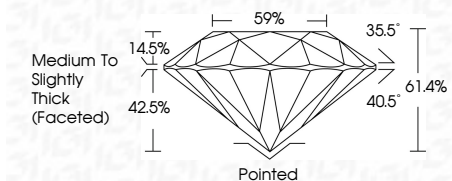

ELECTRONIC COPY

LG778656962
Report verification at igi.org

March 10, 2026
IGI Report Number **LG778656962**
Description **LABORATORY GROWN DIAMOND**
Shape and Cutting Style **ROUND BRILLIANT**
Measurements **8.15 - 8.19 X 5.01 MM**

GRADING RESULTS

Carat Weight **2.09 CARATS**
Color Grade **F**
Clarity Grade **VVS 2**
Cut Grade **IDEAL**

ADDITIONAL GRADING INFORMATION

Polish **EXCELLENT**
Symmetry **EXCELLENT**
Fluorescence **NONE**
Inscription(s) **IGI LG778656962**
Comments: This Laboratory Grown Diamond was created by Chemical Vapor Deposition (CVD) growth process. Type IIa

March 10, 2026
IGI Report No LG778656962
ROUND BRILLIANT
8.15 - 8.19 X 5.01 MM
2.09 CARATS
Color Grade **F**
Clarity Grade **VVS 2**
Cut Grade **IDEAL**
Depth **61.4%**
Table **59%**
Girdle **Medium To Slightly Thick (Faceted)**
Culet **Pointed**
Polish **EXCELLENT**
Symmetry **EXCELLENT**
Fluorescence **NONE**
Inscription(s) **IGI LG778656962**
Comments: This Laboratory Grown Diamond was created by Chemical Vapor Deposition (CVD) growth process. Type IIa

GRADING RESULTS

Carat Weight **2.09 CARATS**
Color Grade **F**
Clarity Grade **VVS 2**
Cut Grade **IDEAL**

ADDITIONAL GRADING INFORMATION

Polish **EXCELLENT**
Symmetry **EXCELLENT**
Fluorescence **NONE**
Inscription(s) **IGI LG778656962**