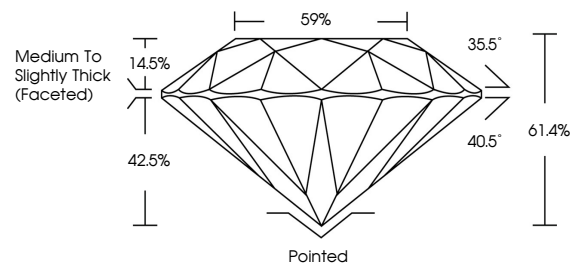

GRADING RESULTS

Carat Weight **2.09 CARATS**
Color Grade **F**
Clarity Grade **VVS 2**
Cut Grade **IDEAL**

ADDITIONAL GRADING INFORMATION

Polish **EXCELLENT**
Symmetry **EXCELLENT**
Fluorescence **NONE**
Inscription(s) **IGI LG778656962**
Comments: This Laboratory Grown Diamond was created by Chemical Vapor Deposition (CVD) growth process. Type IIa

LABORATORY GROWN DIAMOND REPORT

March 10, 2026
IGI Report Number **LG778656962**
Description **LABORATORY GROWN DIAMOND**
Shape and Cutting Style **ROUND BRILLIANT**
Measurements **8.15 - 8.19 X 5.01 MM**

GRADING RESULTS

Carat Weight **2.09 CARATS**
Color Grade **F**
Clarity Grade **VVS 2**
Cut Grade **IDEAL**

ADDITIONAL GRADING INFORMATION

Polish **EXCELLENT**
Symmetry **EXCELLENT**
Fluorescence **NONE**
Inscription(s) **IGI LG778656962**

Comments: This Laboratory Grown Diamond was created by Chemical Vapor Deposition (CVD) growth process. Type IIa

PROPORTIONS

CLARITY CHARACTERISTICS

KEY TO SYMBOLS

Red symbols indicate internal characteristics.
Green symbols indicate external characteristics.