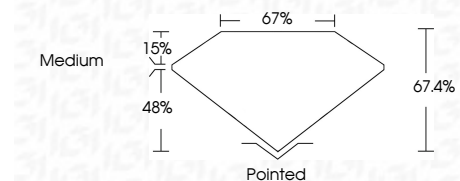

ELECTRONIC COPY

LG778663839
Report verification at igi.org

February 25, 2026
IGI Report Number **LG778663839**
Description **LABORATORY GROWN DIAMOND**

Shape and Cutting Style **CUT CORNERED
RECTANGULAR MODIFIED
BRILLIANT**

Measurements **10.71 X 7.82 X 5.27 MM**

GRADING RESULTS

Carat Weight **3.88 CARATS**
Color Grade **D**
Clarity Grade **VVS 2**

ADDITIONAL GRADING INFORMATION

Polish **EXCELLENT**
Symmetry **EXCELLENT**
Fluorescence **NONE**
Inscription(s) **IGI LG778663839**
Comments: This Laboratory Grown Diamond was created by Chemical Vapor Deposition (CVD) growth process. Type IIa

February 25, 2026
IGI Report No **LG778663839**
CUT CORNERED RECT. MODIFIED BRILLIANT
10.71 X 7.82 X 5.27 MM
Carat Weight **3.88 CARATS**
Color Grade **D**
Clarity Grade **VVS 2**
Depth **48%**
Table **67%**
Girdle **Medium**
Culet **Pointed**
Polish **EXCELLENT**
Symmetry **EXCELLENT**
Fluorescence **NONE**
Inscription(s) **IGI LG778663839**
Comments: This Laboratory Grown Diamond was created by Chemical Vapor Deposition (CVD) growth process. Type IIa

GRADING RESULTS

Carat Weight **3.88 CARATS**
Color Grade **D**
Clarity Grade **VVS 2**

ADDITIONAL GRADING INFORMATION

Polish **EXCELLENT**
Symmetry **EXCELLENT**
Fluorescence **NONE**
Inscription(s) **IGI LG778663839**