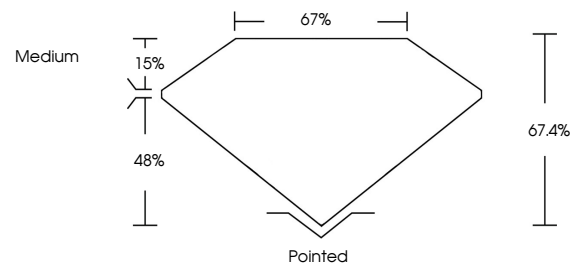

Measurements **10.71 X 7.82 X 5.27 MM**

GRADING RESULTS

Carat Weight **3.88 CARATS**
Color Grade **D**
Clarity Grade **VVS 2**

ADDITIONAL GRADING INFORMATION

Polish **EXCELLENT**
Symmetry **EXCELLENT**
Fluorescence **NONE**
Inscription(s) **IGI LG778663839**
Comments: This Laboratory Grown Diamond was created by Chemical Vapor Deposition (CVD) growth process. Type IIa

February 25, 2026
IGI Report No **LG778663839**
CUT CORNERED RECT. MODIFIED BRILLIANT
10.71 X 7.82 X 5.27 MM
Carat Weight **3.88 CARATS**
Color Grade **D**
Clarity Grade **VVS 2**
Depth **48%**
Table **67%**
Girdle **Medium**
Culet **Pointed**
Polish **EXCELLENT**
Symmetry **EXCELLENT**
Fluorescence **NONE**
Inscription(s) **IGI LG778663839**
Comments: This Laboratory Grown Diamond was created by Chemical Vapor Deposition (CVD) growth process. Type IIa

GRADING RESULTS

Carat Weight **3.88 CARATS**
Color Grade **D**
Clarity Grade **VVS 2**

ADDITIONAL GRADING INFORMATION

Polish **EXCELLENT**
Symmetry **EXCELLENT**
Fluorescence **NONE**
Inscription(s) **IGI LG778663839**

Comments: This Laboratory Grown Diamond was created by Chemical Vapor Deposition (CVD) growth process. Type IIa

PROPORTIONS

CLARITY CHARACTERISTICS

KEY TO SYMBOLS

Red symbols indicate internal characteristics.
Green symbols indicate external characteristics.