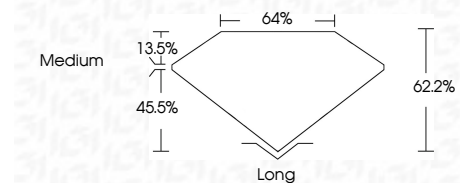

ELECTRONIC COPY

LG778664608
Report verification at igi.org

March 24, 2026
IGI Report Number **LG778664608**
Description **LABORATORY GROWN DIAMOND**
Shape and Cutting Style **EMERALD CUT**
Measurements **9.99 X 6.69 X 4.16 MM**

GRADING RESULTS
Carat Weight **2.82 CARATS**
Color Grade **E**
Clarity Grade **VVS 2**

ADDITIONAL GRADING INFORMATION
Polish **EXCELLENT**
Symmetry **EXCELLENT**
Fluorescence **NONE**
Inscription(s) **IGI LG778664608**
Comments: This Laboratory Grown Diamond was created by Chemical Vapor Deposition (CVD) growth process. Type IIa

March 24, 2026
IGI Report No LG778664608
EMERALD CUT
2.82 CARATS
Color Grade **E**
Clarity Grade **VVS 2**
Depth **62.2%**
Table **45.5%**
Girdle **Medium**
Culet **Long**
Polish **EXCELLENT**
Symmetry **EXCELLENT**
Fluorescence **NONE**
Inscription(s) **IGI LG778664608**
Comments: This Laboratory Grown Diamond was created by Chemical Vapor Deposition (CVD) growth process. Type IIa

LABORATORY GROWN DIAMOND REPORT

March 24, 2026
IGI Report Number **LG778664608**
Description **LABORATORY GROWN DIAMOND**
Shape and Cutting Style **EMERALD CUT**
Measurements **9.99 X 6.69 X 4.16 MM**

GRADING RESULTS
Carat Weight **2.82 CARATS**
Color Grade **E**
Clarity Grade **VVS 2**