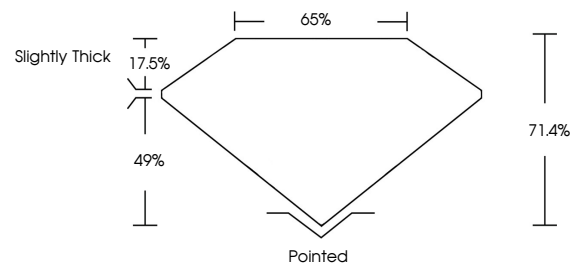

March 26, 2026
IGI Report No **LG778670182**
CUT CORNERED SQUARE MODIFIED BRILLIANT
7.56 X 7.21 X 5.15 MM
Carat Weight **2.62 CARATS**
Color Grade **E**
Clarity Grade **VVS 2**
Depth **71.4%**
Table **49%**
Girdle **Slightly Thick**
Culet **Pointed**
Polish **EXCELLENT**
Symmetry **EXCELLENT**
Fluorescence **NONE**
Inscription(s) **IGI LG778670182**
Comments: This Laboratory Grown Diamond was created by Chemical Vapor Deposition (CVD) growth process. Type IIa

GRADING RESULTS

Carat Weight **2.62 CARATS**
Color Grade **E**
Clarity Grade **VVS 2**

ADDITIONAL GRADING INFORMATION

Polish **EXCELLENT**
Symmetry **EXCELLENT**
Fluorescence **NONE**
Inscription(s) **IGI LG778670182**

Comments: This Laboratory Grown Diamond was created by Chemical Vapor Deposition (CVD) growth process. Type IIa

PROPORTIONS

CLARITY CHARACTERISTICS

KEY TO SYMBOLS

Red symbols indicate internal characteristics.
Green symbols indicate external characteristics.