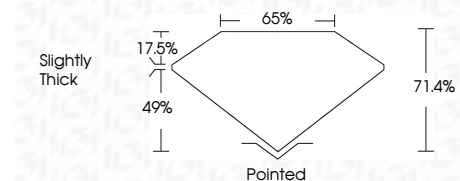

ELECTRONIC COPY

LG778670182
Report verification at igi.org

March 26, 2026
IGI Report Number **LG778670182**
Description **LABORATORY GROWN DIAMOND**
Shape and Cutting Style **CUT CORNERED SQUARE
MODIFIED BRILLIANT**
Measurements **7.56 X 7.21 X 5.15 MM**

GRADING RESULTS
Carat Weight **2.62 CARATS**
Color Grade **E**
Clarity Grade **VVS 2**

ADDITIONAL GRADING INFORMATION
Polish **EXCELLENT**
Symmetry **EXCELLENT**
Fluorescence **NONE**
Inscription(s) **IGI LG778670182**
Comments: This Laboratory Grown Diamond was created by Chemical Vapor Deposition (CVD) growth process. Type IIa

March 26, 2026
IGI Report No **LG778670182**
CUT CORNERED SQUARE MODIFIED BRILLIANT
7.56 X 7.21 X 5.15 MM
Carat Weight **2.62 CARATS**
Color Grade **E**
Clarity Grade **VVS 2**
Depth **71.4%**
Table **49%**
Girdle **Slightly Thick**
Culet **Pointed**
Polish **EXCELLENT**
Symmetry **EXCELLENT**
Fluorescence **NONE**
Inscription(s) **IGI LG778670182**
Comments: This Laboratory Grown Diamond was created by Chemical Vapor Deposition (CVD) growth process. Type IIa

GRADING RESULTS

Carat Weight **2.62 CARATS**
Color Grade **E**
Clarity Grade **VVS 2**

ADDITIONAL GRADING INFORMATION

Polish **EXCELLENT**
Symmetry **EXCELLENT**
Fluorescence **NONE**
Inscription(s) **IGI LG778670182**