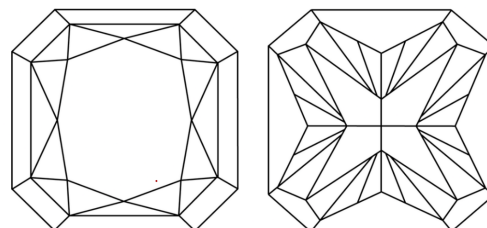

CLARITY CHARACTERISTICS

KEY TO SYMBOLS

Red symbols indicate internal characteristics.
Green symbols indicate external characteristics.