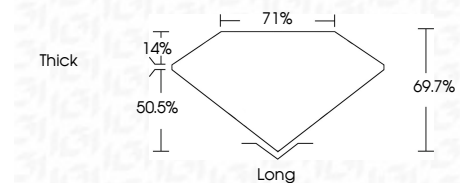

ELECTRONIC COPY

LG778670874
Report verification at igi.org

March 26, 2026
IGI Report Number **LG778670874**
Description **LABORATORY GROWN DIAMOND**
Shape and Cutting Style **EMERALD CUT**
Measurements **11.55 X 7.86 X 5.48 MM**

GRADING RESULTS
Carat Weight **5.00 CARATS**
Color Grade **FANCY VIVID BLUE**
Clarity Grade **VS 1**

ADDITIONAL GRADING INFORMATION
Polish **EXCELLENT**
Symmetry **EXCELLENT**
Fluorescence **NONE**
Inscription(s) **IGI LG778670874**
Comments: This Laboratory Grown Diamond was created by Chemical Vapor Deposition (CVD) growth process. Indications of post-growth treatment.

March 26, 2026
IGI Report No **LG778670874**
EMERALD CUT
5.00 CARATS
Carat Weight
Color Grade **FANCY VIVID BLUE**
Clarity Grade **VS 1**
Depth **50.5%**
Table **71%**
Girdle **Thick**
Culet **Long**
Polish **EXCELLENT**
Symmetry **EXCELLENT**
Fluorescence **NONE**
Inscription(s) **IGI LG778670874**
Comments: This Laboratory Grown Diamond was created by Chemical Vapor Deposition (CVD) growth process. Indications of post-growth treatment.

March 26, 2026
IGI Report Number **LG778670874**
Description **LABORATORY GROWN DIAMOND**
Shape and Cutting Style **EMERALD CUT**
Measurements **11.55 X 7.86 X 5.48 MM**
GRADING RESULTS
Carat Weight **5.00 CARATS**
Color Grade **FANCY VIVID BLUE**
Clarity Grade **VS 1**
ADDITIONAL GRADING INFORMATION
Polish **EXCELLENT**
Symmetry **EXCELLENT**
Fluorescence **NONE**
Inscription(s) **IGI LG778670874**