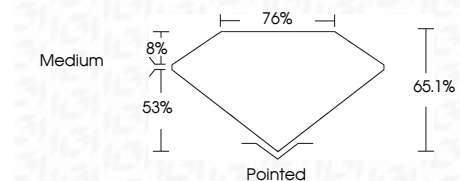

ELECTRONIC COPY

LG778692465
Report verification at igi.org

March 10, 2026
IGI Report Number **LG778692465**
Description **LABORATORY GROWN DIAMOND**
Shape and Cutting Style **CUT CORNERED
RECTANGULAR MODIFIED
BRILLIANT**
Measurements **14.83 X 10.21 X 6.65 MM**

GRADING RESULTS

Carat Weight **8.53 CARATS**
Color Grade **FANCY INTENSE PINK**
Clarity Grade **VVS 2**

ADDITIONAL GRADING INFORMATION

Polish **EXCELLENT**
Symmetry **EXCELLENT**
Fluorescence **SLIGHT**
Inscription(s) **(IGI) LG778692465**
Comments: This Laboratory Grown Diamond was created by Chemical Vapor Deposition (CVD) growth process. Indications of post-growth treatment.

March 10, 2026
IGI Report No LG778692465
CUT CORNERED RECT. MODIFIED BRILLIANT
14.83 X 10.21 X 6.65 MM
8.53 CARATS
FANCY INTENSE PINK
VVS 2
65.1%
8%
Medium
Pointed
EXCELLENT
EXCELLENT
SLIGHT
(IGI) LG778692465
Comments: This Laboratory Grown Diamond was created by Chemical Vapor Deposition (CVD) growth process. Indications of post-growth treatment.

GRADING RESULTS

Carat Weight **8.53 CARATS**
Color Grade **FANCY INTENSE PINK**
Clarity Grade **VVS 2**

ADDITIONAL GRADING INFORMATION

Polish **EXCELLENT**
Symmetry **EXCELLENT**
Fluorescence **SLIGHT**
Inscription(s) **(IGI) LG778692465**