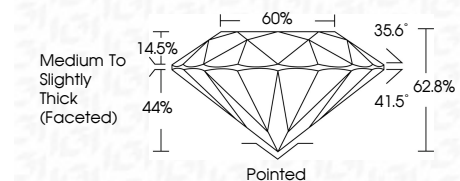

ELECTRONIC COPY

LG779604161
Report verification at igi.org

March 5, 2026
IGI Report Number **LG779604161**
Description **LABORATORY GROWN DIAMOND**
Shape and Cutting Style **ROUND BRILLIANT**
Measurements **8.10 - 8.14 X 5.10 MM**

GRADING RESULTS
Carat Weight **2.09 CARATS**
Color Grade **E**
Clarity Grade **VS 1**
Cut Grade **EXCELLENT**

ADDITIONAL GRADING INFORMATION
Polish **EXCELLENT**
Symmetry **EXCELLENT**
Fluorescence **NONE**
Inscription(s) **IGI LG779604161**
Comments: This Laboratory Grown Diamond was created by Chemical Vapor Deposition (CVD) growth process. Type IIa

March 5, 2026
IGI Report No LG779604161
ROUND BRILLIANT
8.10 - 8.14 X 5.10 MM
2.09 CARATS
Color Grade **E**
Clarity Grade **VS 1**
Depth **62.8%**
Table **60%**
Girdle **Medium To Slightly Thick (Faceted)**
Culet **Pointed**
Polish **EXCELLENT**
Symmetry **EXCELLENT**
Fluorescence **NONE**
Inscription(s) **IGI LG779604161**
Comments: This Laboratory Grown Diamond was created by Chemical Vapor Deposition (CVD) growth process. Type IIa

March 5, 2026
IGI Report Number **LG779604161**
Description **LABORATORY GROWN DIAMOND**
Shape and Cutting Style **ROUND BRILLIANT**
Measurements **8.10 - 8.14 X 5.10 MM**

GRADING RESULTS
Carat Weight **2.09 CARATS**
Color Grade **E**
Clarity Grade **VS 1**
Cut Grade **EXCELLENT**