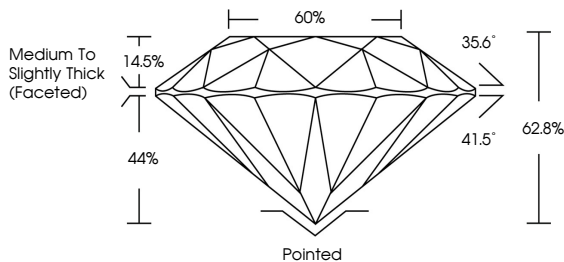

GRADING RESULTS
Carat Weight **2.09 CARATS**
Color Grade **E**
Clarity Grade **VS 1**
Cut Grade **EXCELLENT**

ADDITIONAL GRADING INFORMATION
Polish **EXCELLENT**
Symmetry **EXCELLENT**
Fluorescence **NONE**
Inscription(s) **IGI LG779604161**
Comments: This Laboratory Grown Diamond was created by Chemical Vapor Deposition (CVD) growth process. Type IIa

March 5, 2026
IGI Report No LG779604161
ROUND BRILLIANT
8.10 - 8.14 X 5.10 MM
2.09 CARATS
Color Grade **E**
Clarity Grade **VS 1**
Depth **62.8%**
Table **60%**
Girdle **Medium To Slightly Thick (Faceted)**
Culet **Pointed**
Polish **EXCELLENT**
Symmetry **EXCELLENT**
Fluorescence **NONE**
Inscription(s) **IGI LG779604161**
Comments: This Laboratory Grown Diamond was created by Chemical Vapor Deposition (CVD) growth process. Type IIa

March 5, 2026
IGI Report Number **LG779604161**
Description **LABORATORY GROWN DIAMOND**
Shape and Cutting Style **ROUND BRILLIANT**
Measurements **8.10 - 8.14 X 5.10 MM**

GRADING RESULTS
Carat Weight **2.09 CARATS**
Color Grade **E**
Clarity Grade **VS 1**
Cut Grade **EXCELLENT**

PROPORTIONS

CLARITY CHARACTERISTICS

KEY TO SYMBOLS
Red symbols indicate internal characteristics.
Green symbols indicate external characteristics.

Sample Image Used

COLOR

D	E	F	G	H	I	J	Faint	Very Light	Light
---	---	---	---	---	---	---	-------	------------	-------