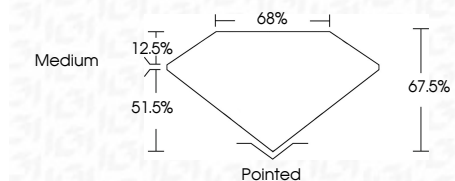

ELECTRONIC COPY

LG779647952
Report verification at igi.org

March 9, 2026
IGI Report Number **LG779647952**
Description **LABORATORY GROWN DIAMOND**
Shape and Cutting Style **CUT CORNERED
RECTANGULAR MODIFIED
BRILLIANT**

Measurements **11.18 X 8.03 X 5.42 MM**

GRADING RESULTS

Carat Weight **4.16 CARATS**
Color Grade **D**
Clarity Grade **VVS 2**

ADDITIONAL GRADING INFORMATION

Polish **EXCELLENT**
Symmetry **EXCELLENT**
Fluorescence **NONE**
Inscription(s) **(IGI) LG779647952**
Comments: This Laboratory Grown Diamond was created by Chemical Vapor Deposition (CVD) growth process. Type IIa

March 9, 2026
IGI Report No **LG779647952**
CUT CORNERED RECT. MODIFIED BRILLIANT
4.16 CARATS
D
Carat Weight **4.16 CARATS**
Color Grade **D**
Clarity Grade **VVS 2**
Depth **51.5%**
Table **12.5%**
Girdle **Medium**
Culet **Pointed**
Polish **EXCELLENT**
Symmetry **EXCELLENT**
Fluorescence **NONE**
Inscription(s) **(IGI) LG779647952**
Comments: This Laboratory Grown Diamond was created by Chemical Vapor Deposition (CVD) growth process. Type IIa

GRADING RESULTS

Carat Weight **4.16 CARATS**
Color Grade **D**
Clarity Grade **VVS 2**

ADDITIONAL GRADING INFORMATION

Polish **EXCELLENT**
Symmetry **EXCELLENT**
Fluorescence **NONE**
Inscription(s) **(IGI) LG779647952**