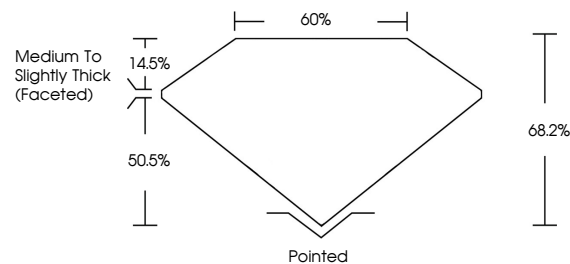

PROPORTIONS