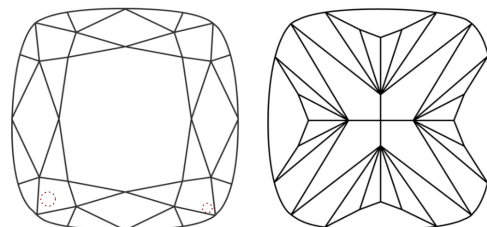

GRADING RESULTS
Carat Weight **1.03 CARAT**
Color Grade **E**
Clarity Grade **VS 2**

ADDITIONAL GRADING INFORMATION
Polish **EXCELLENT**
Symmetry **EXCELLENT**
Fluorescence **NONE**
Inscription(s) **(IGI) LG779650293**

Comments: This Laboratory Grown Diamond was created by Chemical Vapor Deposition (CVD) growth process. Type IIa

PROPORTIONS

CLARITY CHARACTERISTICS

KEY TO SYMBOLS

Red symbols indicate internal characteristics.
Green symbols indicate external characteristics.