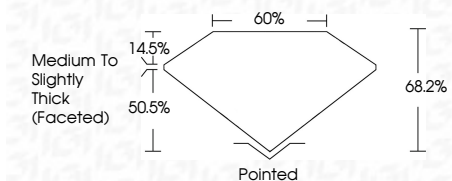

ELECTRONIC COPY

LG779650293
Report verification at igi.org

March 10, 2026
IGI Report Number **LG779650293**
Description **LABORATORY GROWN DIAMOND**
Shape and Cutting Style **SQUARE CUSHION MODIFIED BRILLIANT**

Measurements **5.89 X 5.84 X 3.98 MM**

GRADING RESULTS
Carat Weight **1.03 CARAT**
Color Grade **E**
Clarity Grade **VS 2**

ADDITIONAL GRADING INFORMATION
Polish **EXCELLENT**
Symmetry **EXCELLENT**
Fluorescence **NONE**
Inscription(s) **(IGI) LG779650293**
Comments: This Laboratory Grown Diamond was created by Chemical Vapor Deposition (CVD) growth process. Type IIa

March 10, 2026
IGI Report No **LG779650293**
SQUARE CUSHION MODIFIED BRILLIANT
Carat Weight **1.03 CARAT**
Color Grade **E**
Clarity Grade **VS 2**
Depth **68.2%**
Table **50.5%**
Girdle **Medium to Slightly Thick (Faceted)**
Culet **Pointed**
Polish **EXCELLENT**
Symmetry **EXCELLENT**
Fluorescence **NONE**
Inscription(s) **(IGI) LG779650293**
Comments: This Laboratory Grown Diamond was created by Chemical Vapor Deposition (CVD) growth process. Type IIa

LABORATORY GROWN DIAMOND REPORT

March 10, 2026
IGI Report Number **LG779650293**
Description **LABORATORY GROWN DIAMOND**
Shape and Cutting Style **SQUARE CUSHION MODIFIED BRILLIANT**
Measurements **5.89 X 5.84 X 3.98 MM**