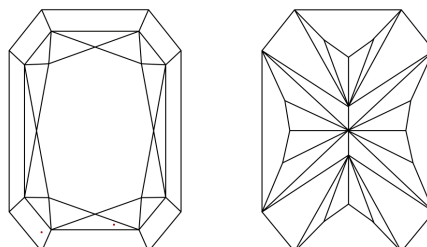

CLARITY CHARACTERISTICS

KEY TO SYMBOLS

Red symbols indicate internal characteristics.
Green symbols indicate external characteristics.

COLOR

D E F G H I J Faint Very Light Light

CLARITY

FL	IF	VVS¹⁻²	VS¹⁻²	SI¹⁻²	I¹⁻³
Flawless	Internally Flawless	Very Very Slightly Included	Very Slightly Included	Slightly Included	Included