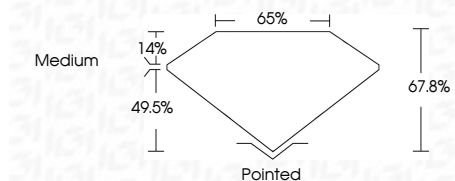

Measurements **10.79 X 7.94 X 5.38 MM**

GRADING RESULTS

Carat Weight **4.05 CARATS**
Color Grade **E**
Clarity Grade **VVS 2**

ADDITIONAL GRADING INFORMATION

Polish **EXCELLENT**
Symmetry **EXCELLENT**
Fluorescence **NONE**
Inscription(s) **IGI LG779653300**
Comments: This Laboratory Grown Diamond was created by Chemical Vapor Deposition (CVD) growth process. Type IIa

March 5, 2026
IGI Report No **LG779653300**
CUT CORNERED RECT. MODIFIED BRILLIANT
10.79 X 7.94 X 5.38 MM
Carat Weight **4.05 CARATS**
Color Grade **E**
Clarity Grade **VVS 2**
Depth **49.5%**
Table **14%**
Girdle **Medium**
Culet **Pointed**
Polish **EXCELLENT**
Symmetry **EXCELLENT**
Fluorescence **NONE**
Inscription(s) **IGI LG779653300**
Comments: This Laboratory Grown Diamond was created by Chemical Vapor Deposition (CVD) growth process. Type IIa

LABORATORY GROWN DIAMOND REPORT

March 5, 2026
IGI Report Number **LG779653300**
Description **LABORATORY GROWN DIAMOND**
Shape and Cutting Style **CUT CORNERED RECTANGULAR
MODIFIED BRILLIANT**
Measurements **10.79 X 7.94 X 5.38 MM**

GRADING RESULTS

Carat Weight **4.05 CARATS**
Color Grade **E**
Clarity Grade **VVS 2**

ADDITIONAL GRADING INFORMATION

Polish **EXCELLENT**
Symmetry **EXCELLENT**
Fluorescence **NONE**
Inscription(s) **IGI LG779653300**