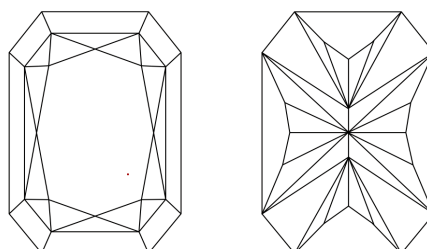

CLARITY CHARACTERISTICS

KEY TO SYMBOLS

Red symbols indicate internal characteristics.
Green symbols indicate external characteristics.

COLOR

D E F G H I J Faint Very Light Light

CLARITY

FL	IF	VVS¹⁻²	VS¹⁻²	SI¹⁻²	I¹⁻³
Flawless	Internally Flawless	Very Very Slightly Included	Very Slightly Included	Slightly Included	Included