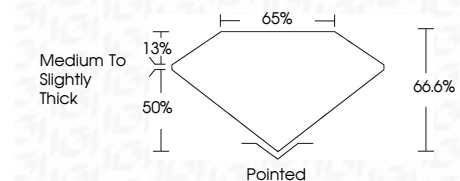

Measurements **11.24 X 7.97 X 5.31 MM**

GRADING RESULTS

Carat Weight **4.15 CARATS**
Color Grade **E**
Clarity Grade **VVS 2**

ADDITIONAL GRADING INFORMATION

Polish **EXCELLENT**
Symmetry **EXCELLENT**
Fluorescence **NONE**
Inscription(s) **IGI LG780607076**
Comments: This Laboratory Grown Diamond was created by Chemical Vapor Deposition (CVD) growth process. Type IIa

March 11, 2026
IGI Report No **LG780607076**
CUT CORNERED RECT. MODIFIED BRILLIANT
Carat Weight **4.15 CARATS**
Color Grade **E**
Clarity Grade **VVS 2**
Depth **66.6%**
Table **50%**
Girdle **Medium to Slightly Thick**
Culet **Pointed**
Polish **EXCELLENT**
Symmetry **EXCELLENT**
Fluorescence **NONE**
Inscription(s) **IGI LG780607076**
Comments: This Laboratory Grown Diamond was created by Chemical Vapor Deposition (CVD) growth process. Type IIa

LABORATORY GROWN DIAMOND REPORT

March 11, 2026
IGI Report Number **LG780607076**
Description **LABORATORY GROWN DIAMOND**
Shape and Cutting Style **CUT CORNERED RECTANGULAR
MODIFIED BRILLIANT**
Measurements **11.24 X 7.97 X 5.31 MM**

GRADING RESULTS

Carat Weight **4.15 CARATS**
Color Grade **E**
Clarity Grade **VVS 2**

ADDITIONAL GRADING INFORMATION

Polish **EXCELLENT**
Symmetry **EXCELLENT**
Fluorescence **NONE**
Inscription(s) **IGI LG780607076**