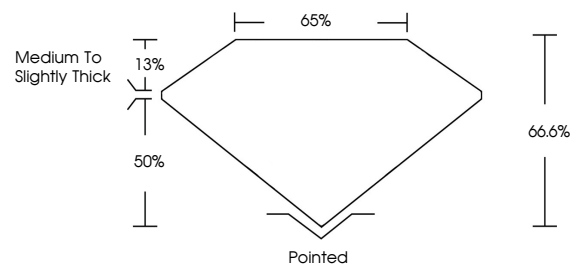

Measurements **11.24 X 7.97 X 5.31 MM**

GRADING RESULTS

Carat Weight **4.15 CARATS**
Color Grade **E**
Clarity Grade **VVS 2**

ADDITIONAL GRADING INFORMATION

Polish **EXCELLENT**
Symmetry **EXCELLENT**
Fluorescence **NONE**
Inscription(s) **IGI LG780607076**
Comments: This Laboratory Grown Diamond was created by Chemical Vapor Deposition (CVD) growth process. Type IIa

LABORATORY GROWN DIAMOND REPORT

March 11, 2026
IGI Report Number **LG780607076**
Description **LABORATORY GROWN DIAMOND**
Shape and Cutting Style **CUT CORNERED RECTANGULAR
MODIFIED BRILLIANT**
Measurements **11.24 X 7.97 X 5.31 MM**

GRADING RESULTS

Carat Weight **4.15 CARATS**
Color Grade **E**
Clarity Grade **VVS 2**

ADDITIONAL GRADING INFORMATION

Polish **EXCELLENT**
Symmetry **EXCELLENT**
Fluorescence **NONE**
Inscription(s) **IGI LG780607076**

Comments: This Laboratory Grown Diamond was created by Chemical Vapor Deposition (CVD) growth process. Type IIa

PROPORTIONS

Sample Image Used

CLARITY CHARACTERISTICS

KEY TO SYMBOLS

Red symbols indicate internal characteristics.
Green symbols indicate external characteristics.