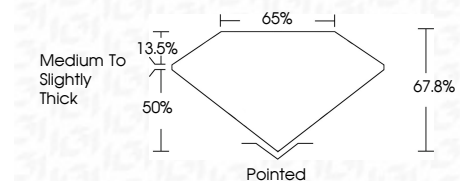

ELECTRONIC COPY

LG780607079
Report verification at igi.org

March 11, 2026
IGI Report Number **LG780607079**
Description **LABORATORY GROWN DIAMOND**
Shape and Cutting Style **CUT CORNERED
RECTANGULAR MODIFIED
BRILLIANT**
Measurements **11.38 X 7.86 X 5.33 MM**

GRADING RESULTS

Carat Weight **4.16 CARATS**
Color Grade **E**
Clarity Grade **VVS 2**

ADDITIONAL GRADING INFORMATION

Polish **EXCELLENT**
Symmetry **EXCELLENT**
Fluorescence **NONE**
Inscription(s) **IGI LG780607079**
Comments: This Laboratory Grown Diamond was created by Chemical Vapor Deposition (CVD) growth process. Type IIa

March 11, 2026
IGI Report No **LG780607079**
CUT CORNERED RECT. MODIFIED BRILLIANT
Carat Weight **4.16 CARATS**
Color Grade **E**
Clarity Grade **VVS 2**
Depth **13.5%**
Table **50%**
Girdle **Medium to Slightly Thick**
Culet **Pointed**
Polish **EXCELLENT**
Symmetry **EXCELLENT**
Fluorescence **NONE**
Inscription(s) **IGI LG780607079**
Comments: This Laboratory Grown Diamond was created by Chemical Vapor Deposition (CVD) growth process. Type IIa

GRADING RESULTS

Carat Weight **4.16 CARATS**
Color Grade **E**
Clarity Grade **VVS 2**

ADDITIONAL GRADING INFORMATION

Polish **EXCELLENT**
Symmetry **EXCELLENT**
Fluorescence **NONE**
Inscription(s) **IGI LG780607079**