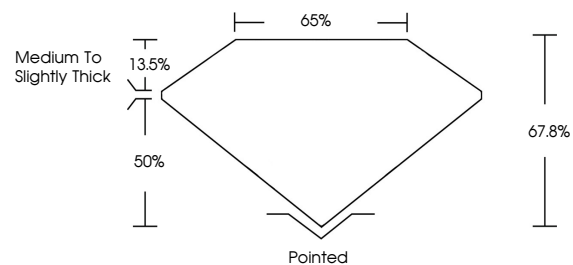

GRADING RESULTS

Carat Weight **4.16 CARATS**
Color Grade **E**
Clarity Grade **VVS 2**

ADDITIONAL GRADING INFORMATION

Polish **EXCELLENT**
Symmetry **EXCELLENT**
Fluorescence **NONE**
Inscription(s) **IGI LG780607079**

Comments: This Laboratory Grown Diamond was created by Chemical Vapor Deposition (CVD) growth process. Type IIa

PROPORTIONS

CLARITY CHARACTERISTICS

KEY TO SYMBOLS

Red symbols indicate internal characteristics.
Green symbols indicate external characteristics.