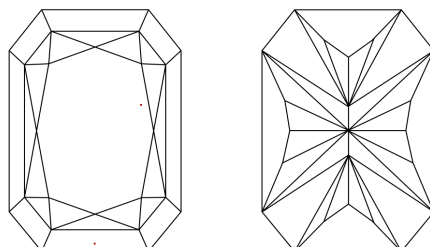

CLARITY CHARACTERISTICS

KEY TO SYMBOLS

Red symbols indicate internal characteristics.
Green symbols indicate external characteristics.