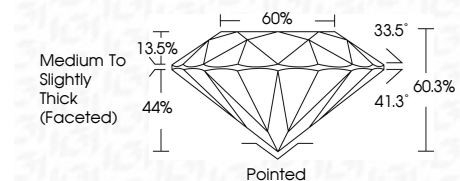

ELECTRONIC COPY

LG780611213
Report verification at igi.org

March 12, 2026
IGI Report Number **LG780611213**
Description **LABORATORY GROWN DIAMOND**
Shape and Cutting Style **ROUND BRILLIANT**
Measurements **7.39 - 7.42 X 4.47 MM**

GRADING RESULTS
Carat Weight **1.48 CARAT**
Color Grade **F**
Clarity Grade **VVS 2**
Cut Grade **IDEAL**

Sample Image Used

ADDITIONAL GRADING INFORMATION
Polish **EXCELLENT**
Symmetry **EXCELLENT**
Fluorescence **NONE**
Inscription(s) **IGI LG780611213**
Comments: This Laboratory Grown Diamond was created by Chemical Vapor Deposition (CVD) growth process. Type IIa

March 12, 2026
IGI Report No LG780611213
ROUND BRILLIANT
7.39 - 7.42 X 4.47 MM
1.48 CARAT
Color Grade **F**
Clarity Grade **VVS 2**
Cut Grade **IDEAL**
Depth **60.3%**
Table **60%**
Crown Thickness (Faceted) **Medium To Slightly Thick**
Culet **Pointed**
Polish **EXCELLENT**
Symmetry **EXCELLENT**
Fluorescence **NONE**
Inscription(s) **IGI LG780611213**
Comments: This Laboratory Grown Diamond was created by Chemical Vapor Deposition (CVD) growth process. Type IIa

GRADING RESULTS
Carat Weight **1.48 CARAT**
Color Grade **F**
Clarity Grade **VVS 2**
Cut Grade **IDEAL**

ADDITIONAL GRADING INFORMATION
Polish **EXCELLENT**
Symmetry **EXCELLENT**
Fluorescence **NONE**
Inscription(s) **IGI LG780611213**