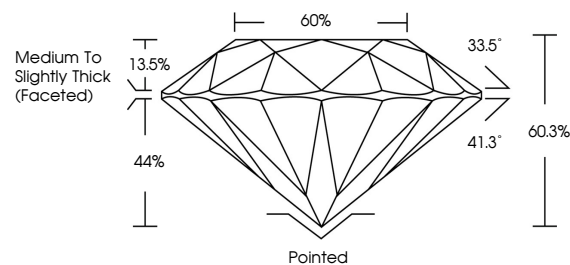

PROPORTIONS