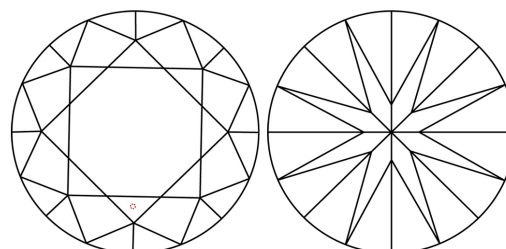

CLARITY CHARACTERISTICS

KEY TO SYMBOLS

Red symbols indicate internal characteristics.
Green symbols indicate external characteristics.

COLOR

D E F G H I J Faint Very Light Light

CLARITY

FL	IF	VVS¹⁻²	VS¹⁻²	SI¹⁻²	I¹⁻³
Flawless	Internally Flawless	Very Very Slightly Included	Very Slightly Included	Slightly Included	Included