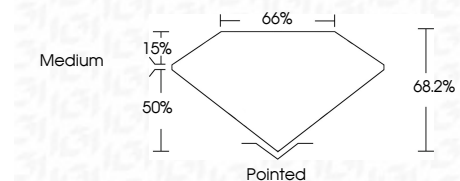

**ELECTRONIC COPY**

LG780634237  
Report verification at igi.org

March 5, 2026  
IGI Report Number **LG780634237**  
Description **LABORATORY GROWN DIAMOND**  
Shape and Cutting Style **CUT CORNERED  
RECTANGULAR MODIFIED  
BRILLIANT**

Measurements **10.30 X 7.10 X 4.84 MM**

**GRADING RESULTS**

Carat Weight **3.05 CARATS**  
Color Grade **D**  
Clarity Grade **VVS 2**

**ADDITIONAL GRADING INFORMATION**

Polish **EXCELLENT**  
Symmetry **EXCELLENT**  
Fluorescence **NONE**  
Inscription(s) **IGI LG780634237**  
Comments: This Laboratory Grown Diamond was created by Chemical Vapor Deposition (CVD) growth process. Type IIa

March 5, 2026  
IGI Report No LG780634237  
CUT CORNERED RECT. MODIFIED BRILLIANT  
3.05 CARATS  
D  
3.05 CARATS  
D  
VVS 2  
68.2%  
15%  
50%  
Medium  
Pointed  
EXCELLENT  
EXCELLENT  
NONE  
IGI LG780634237  
Comments: This Laboratory Grown Diamond was created by Chemical Vapor Deposition (CVD) growth process. Type IIa

**GRADING RESULTS**

Carat Weight **3.05 CARATS**  
Color Grade **D**  
Clarity Grade **VVS 2**

**ADDITIONAL GRADING INFORMATION**

Polish **EXCELLENT**  
Symmetry **EXCELLENT**  
Fluorescence **NONE**  
Inscription(s) **IGI LG780634237**