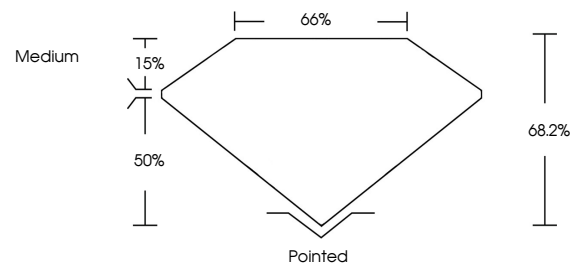

PROPORTIONS