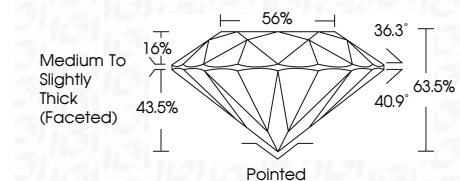

ELECTRONIC COPY

LG780638701
Report verification at igi.org

March 11, 2026
IGI Report Number **LG780638701**
Description **LABORATORY GROWN DIAMOND**
Shape and Cutting Style **ROUND BRILLIANT**
Measurements **7.69 - 7.74 X 4.90 MM**

GRADING RESULTS
Carat Weight **1.81 CARAT**
Color Grade **E**
Clarity Grade **VVS 2**
Cut Grade **EXCELLENT**

ADDITIONAL GRADING INFORMATION
Polish **EXCELLENT**
Symmetry **EXCELLENT**
Fluorescence **NONE**
Inscription(s) **IGI LG780638701**
Comments: This Laboratory Grown Diamond was created by Chemical Vapor Deposition (CVD) growth process. Type IIa

March 11, 2026
IGI Report No LG780638701
ROUND BRILLIANT
7.69 - 7.74 X 4.90 MM
1.81 CARAT
E
VVS 2
EXCELLENT
63.5%
56%
Medium To Slightly Thick (Faceted)
Pointed
EXCELLENT
EXCELLENT
NONE
IGI LG780638701
Comments: This Laboratory Grown Diamond was created by Chemical Vapor Deposition (CVD) growth process. Type IIa

GRADING RESULTS
Carat Weight **1.81 CARAT**
Color Grade **E**
Clarity Grade **VVS 2**
Cut Grade **EXCELLENT**

ADDITIONAL GRADING INFORMATION
Polish **EXCELLENT**
Symmetry **EXCELLENT**
Fluorescence **NONE**
Inscription(s) **IGI LG780638701**