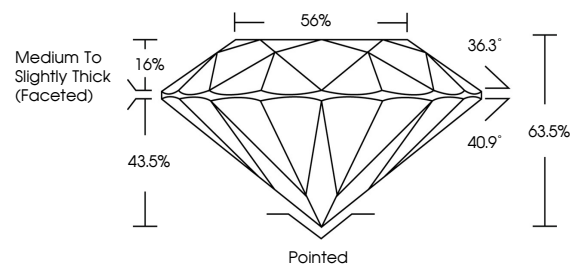

PROPORTIONS