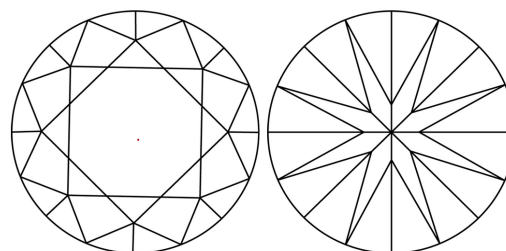

CLARITY CHARACTERISTICS

KEY TO SYMBOLS

Red symbols indicate internal characteristics.
Green symbols indicate external characteristics.