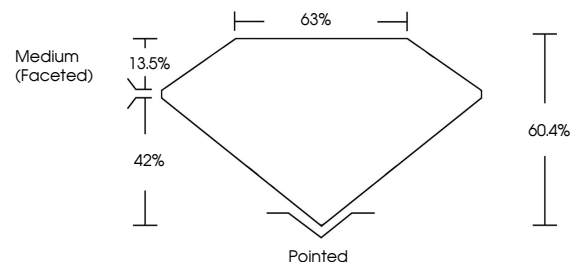

PROPORTIONS