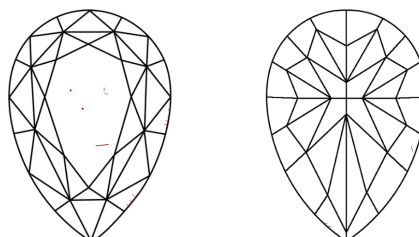

May 9, 2026
IGI Report Number **LG780679723**
Description **LABORATORY GROWN DIAMOND**
Shape and Cutting Style **PEAR MODIFIED BRILLIANT**
Measurements **10.66 X 6.67 X 4.03 MM**

GRADING RESULTS
Carat Weight **2.02 CARATS**
Color Grade **FANCY INTENSE PINK**
Clarity Grade **VS 1**

PROPORTIONS

Sample Image Used

CLARITY CHARACTERISTICS

KEY TO SYMBOLS

Red symbols indicate internal characteristics.
Green symbols indicate external characteristics.

COLOR

D E F G H I J Faint Very Light Light