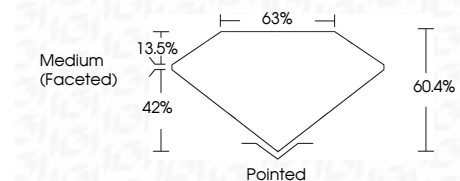

ELECTRONIC COPY

LG780679723
Report verification at igi.org

May 9, 2026
IGI Report Number **LG780679723**
Description **LABORATORY GROWN DIAMOND**
Shape and Cutting Style **PEAR MODIFIED BRILLIANT**
Measurements **10.66 X 6.67 X 4.03 MM**

GRADING RESULTS
Carat Weight **2.02 CARATS**
Color Grade **FANCY INTENSE PINK**
Clarity Grade **VS 1**

ADDITIONAL GRADING INFORMATION
Polish **EXCELLENT**
Symmetry **VERY GOOD**
Fluorescence **SLIGHT**
Inscription(s) **IGI LG780679723**
Comments: This Laboratory Grown Diamond was created by Chemical Vapor Deposition (CVD) growth process. Indications of post-growth treatment.

May 9, 2026
IGI Report No **LG780679723**
PEAR MODIFIED BRILLIANT
Carat Weight **2.02 CARATS**
Color Grade **FANCY INTENSE PINK**
Clarity Grade **VS 1**
Depth **42%**
Table **13.5%**
Girdle **60.4%**
Medium (Faceted)
Culet **Pointed**
Polish **EXCELLENT**
Symmetry **VERY GOOD**
Fluorescence **SLIGHT**
Inscription(s) **IGI LG780679723**
Comments: This Laboratory Grown Diamond was created by Chemical Vapor Deposition (CVD) growth process. Indications of post-growth treatment.

May 9, 2026
IGI Report Number **LG780679723**
Description **LABORATORY GROWN DIAMOND**
Shape and Cutting Style **PEAR MODIFIED BRILLIANT**
Measurements **10.66 X 6.67 X 4.03 MM**

GRADING RESULTS
Carat Weight **2.02 CARATS**
Color Grade **FANCY INTENSE PINK**
Clarity Grade **VS 1**