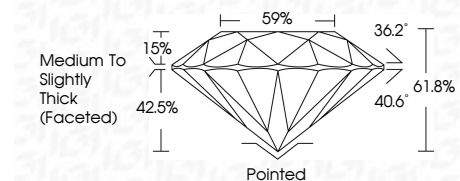

ELECTRONIC COPY

LG781624162
Report verification at igi.org

March 9, 2026
IGI Report Number **LG781624162**
Description **LABORATORY GROWN DIAMOND**
Shape and Cutting Style **ROUND BRILLIANT**
Measurements **7.17 - 7.20 X 4.44 MM**

GRADING RESULTS
Carat Weight **1.43 CARAT**
Color Grade **F**
Clarity Grade **VVS 2**
Cut Grade **IDEAL**

ADDITIONAL GRADING INFORMATION
Polish **EXCELLENT**
Symmetry **EXCELLENT**
Fluorescence **NONE**
Inscription(s) **IGI LG781624162**
Comments: This Laboratory Grown Diamond was created by Chemical Vapor Deposition (CVD) growth process. Type IIa

March 9, 2026
IGI Report No LG781624162
ROUND BRILLIANT
1.43 CARAT
Color Grade **F**
Clarity Grade **VVS 2**
Cut Grade **IDEAL**
Depth **61.8%**
Table **59%**
Girdle **Medium To Slightly Thick (Faceted)**
Culet **Pointed**
Polish **EXCELLENT**
Symmetry **EXCELLENT**
Fluorescence **NONE**
Inscription(s) **IGI LG781624162**
Comments: This Laboratory Grown Diamond was created by Chemical Vapor Deposition (CVD) growth process. Type IIa

March 9, 2026
IGI Report Number **LG781624162**
Description **LABORATORY GROWN DIAMOND**
Shape and Cutting Style **ROUND BRILLIANT**
Measurements **7.17 - 7.20 X 4.44 MM**

GRADING RESULTS
Carat Weight **1.43 CARAT**
Color Grade **F**
Clarity Grade **VVS 2**
Cut Grade **IDEAL**