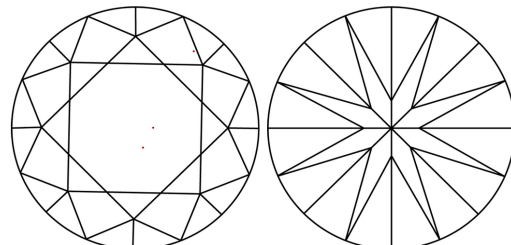

March 9, 2026
IGI Report Number **LG781624162**
Description **LABORATORY GROWN DIAMOND**
Shape and Cutting Style **ROUND BRILLIANT**
Measurements **7.17 - 7.20 X 4.44 MM**

GRADING RESULTS
Carat Weight **1.43 CARAT**
Color Grade **F**
Clarity Grade **VVS 2**
Cut Grade **IDEAL**

PROPORTIONS

CLARITY CHARACTERISTICS

KEY TO SYMBOLS
Red symbols indicate internal characteristics.
Green symbols indicate external characteristics.

Sample Image Used

COLOR

D	E	F	G	H	I	J	Faint	Very Light	Light
---	---	---	---	---	---	---	-------	------------	-------