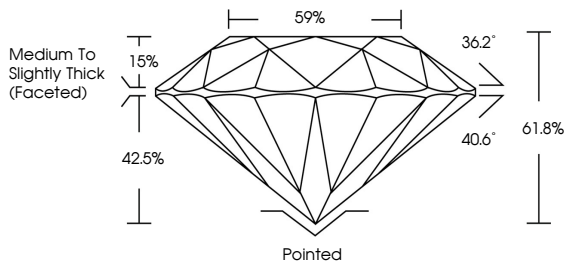

PROPORTIONS