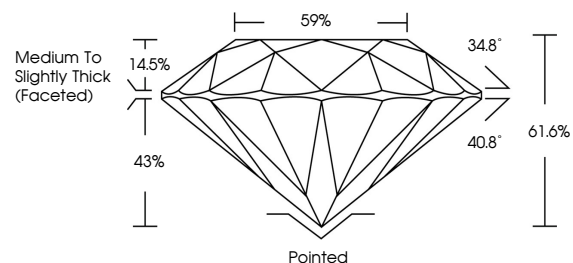

March 14, 2026
IGI Report No LG781627691
ROUND BRILLIANT
8.04 - 8.06 X 4.96 MM
1.99 CARAT
Color Grade **F**
Clarity Grade **VS 1**
Cut Grade **IDEAL**
Depth **61.6%**
Table **59%**
Girdle **Medium To Slightly Thick (Faceted)**
Culet **Pointed**
Polish **EXCELLENT**
Symmetry **EXCELLENT**
Fluorescence **NONE**
Inscription(s) **IGI LG781627691**
Comments: This Laboratory Grown Diamond was created by Chemical Vapor Deposition (CVD) growth process. Type IIa

LABORATORY GROWN DIAMOND REPORT

March 14, 2026
IGI Report Number **LG781627691**
Description **LABORATORY GROWN DIAMOND**
Shape and Cutting Style **ROUND BRILLIANT**
Measurements **8.04 - 8.06 X 4.96 MM**

GRADING RESULTS

Carat Weight **1.99 CARAT**
Color Grade **F**
Clarity Grade **VS 1**
Cut Grade **IDEAL**

ADDITIONAL GRADING INFORMATION

Polish **EXCELLENT**
Symmetry **EXCELLENT**
Fluorescence **NONE**
Inscription(s) **IGI LG781627691**

Comments: This Laboratory Grown Diamond was created by Chemical Vapor Deposition (CVD) growth process. Type IIa

PROPORTIONS

Sample Image Used

CLARITY CHARACTERISTICS

KEY TO SYMBOLS

Red symbols indicate internal characteristics.
Green symbols indicate external characteristics.