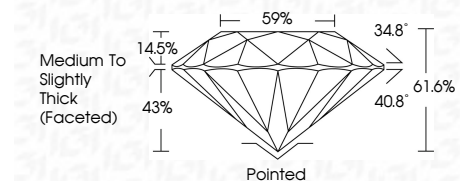

ELECTRONIC COPY

LG781627691
Report verification at igi.org

March 14, 2026
IGI Report Number **LG781627691**
Description **LABORATORY GROWN DIAMOND**
Shape and Cutting Style **ROUND BRILLIANT**
Measurements **8.04 - 8.06 X 4.96 MM**

GRADING RESULTS

Carat Weight **1.99 CARAT**
Color Grade **F**
Clarity Grade **VS 1**
Cut Grade **IDEAL**

ADDITIONAL GRADING INFORMATION

Polish **EXCELLENT**
Symmetry **EXCELLENT**
Fluorescence **NONE**
Inscription(s) **IGI LG781627691**
Comments: This Laboratory Grown Diamond was created by Chemical Vapor Deposition (CVD) growth process. Type IIa

March 14, 2026
IGI Report No LG781627691
ROUND BRILLIANT
8.04 - 8.06 X 4.96 MM
1.99 CARAT
Color Grade **F**
Clarity Grade **VS 1**
Cut Grade **IDEAL**
Depth **61.6%**
Table **59%**
Girdle **Medium To Slightly Thick (Faceted)**
Culet **Pointed**
Polish **EXCELLENT**
Symmetry **EXCELLENT**
Fluorescence **NONE**
Inscription(s) **IGI LG781627691**
Comments: This Laboratory Grown Diamond was created by Chemical Vapor Deposition (CVD) growth process. Type IIa

LABORATORY GROWN DIAMOND REPORT

March 14, 2026
IGI Report Number **LG781627691**
Description **LABORATORY GROWN DIAMOND**
Shape and Cutting Style **ROUND BRILLIANT**
Measurements **8.04 - 8.06 X 4.96 MM**