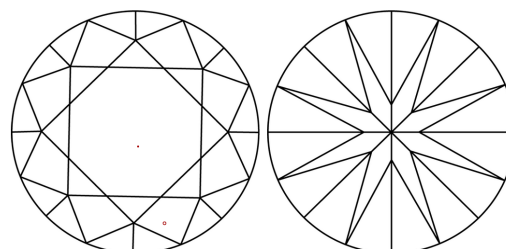

CLARITY CHARACTERISTICS

KEY TO SYMBOLS

Red symbols indicate internal characteristics.
Green symbols indicate external characteristics.

COLOR

D E F G H I J Faint Very Light Light

CLARITY

FL	IF	VS¹⁻²	VS¹⁻²	SI¹⁻²	I¹⁻³
Flawless	Internally Flawless	Very Very Slightly Included	Very Slightly Included	Slightly Included	Included