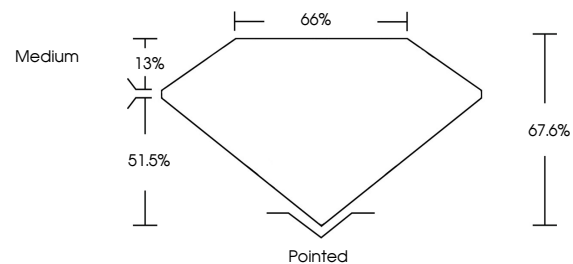

Measurements **11.32 X 7.96 X 5.38 MM**

GRADING RESULTS

Carat Weight **4.17 CARATS**
Color Grade **E**
Clarity Grade **VVS 2**

ADDITIONAL GRADING INFORMATION

Polish **EXCELLENT**
Symmetry **EXCELLENT**
Fluorescence **NONE**
Inscription(s) **IGI LG781627756**
Comments: This Laboratory Grown Diamond was created by Chemical Vapor Deposition (CVD) growth process. Type IIa

March 19, 2026
IGI Report No **LG781627756**
CUT CORNERED RECT. MODIFIED BRILLIANT
4.17 CARATS
E
Carat Weight **4.17 CARATS**
Color Grade **E**
Clarity Grade **VVS 2**
Depth **67.6%**
Table **51.5%**
Girdle **Medium**
Culet **Pointed**
Polish **EXCELLENT**
Symmetry **EXCELLENT**
Fluorescence **NONE**
Inscription(s) **IGI LG781627756**
Comments: This Laboratory Grown Diamond was created by Chemical Vapor Deposition (CVD) growth process. Type IIa

GRADING RESULTS

Carat Weight **4.17 CARATS**
Color Grade **E**
Clarity Grade **VVS 2**

ADDITIONAL GRADING INFORMATION

Polish **EXCELLENT**
Symmetry **EXCELLENT**
Fluorescence **NONE**
Inscription(s) **IGI LG781627756**

Comments: This Laboratory Grown Diamond was created by Chemical Vapor Deposition (CVD) growth process. Type IIa

PROPORTIONS

CLARITY CHARACTERISTICS

KEY TO SYMBOLS

Red symbols indicate internal characteristics.
Green symbols indicate external characteristics.