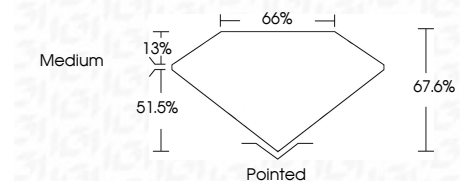

Measurements **11.32 X 7.96 X 5.38 MM**

GRADING RESULTS

Carat Weight **4.17 CARATS**
Color Grade **E**
Clarity Grade **VVS 2**

ADDITIONAL GRADING INFORMATION

Polish **EXCELLENT**
Symmetry **EXCELLENT**
Fluorescence **NONE**
Inscription(s) **IGI LG781627756**
Comments: This Laboratory Grown Diamond was created by Chemical Vapor Deposition (CVD) growth process. Type IIa

March 19, 2026
IGI Report No **LG781627756**
CUT CORNERED RECT. MODIFIED BRILLIANT
4.17 CARATS
E
Carat Weight **4.17 CARATS**
Color Grade **E**
Clarity Grade **VVS 2**
Depth **67.6%**
Table **51.5%**
Girdle **Medium**
Culet **Pointed**
Polish **EXCELLENT**
Symmetry **EXCELLENT**
Fluorescence **NONE**
Inscription(s) **IGI LG781627756**
Comments: This Laboratory Grown Diamond was created by Chemical Vapor Deposition (CVD) growth process. Type IIa

LABORATORY GROWN DIAMOND REPORT

March 19, 2026
IGI Report Number **LG781627756**
Description **LABORATORY GROWN DIAMOND**
Shape and Cutting Style **CUT CORNERED RECTANGULAR
MODIFIED BRILLIANT**
Measurements **11.32 X 7.96 X 5.38 MM**

GRADING RESULTS

Carat Weight **4.17 CARATS**
Color Grade **E**
Clarity Grade **VVS 2**

ADDITIONAL GRADING INFORMATION

Polish **EXCELLENT**
Symmetry **EXCELLENT**
Fluorescence **NONE**
Inscription(s) **IGI LG781627756**