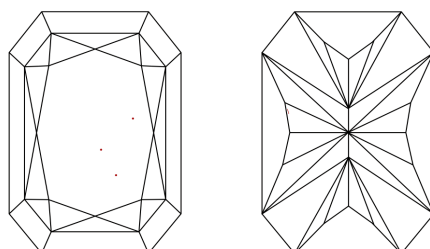

CLARITY CHARACTERISTICS

KEY TO SYMBOLS

Red symbols indicate internal characteristics.
Green symbols indicate external characteristics.