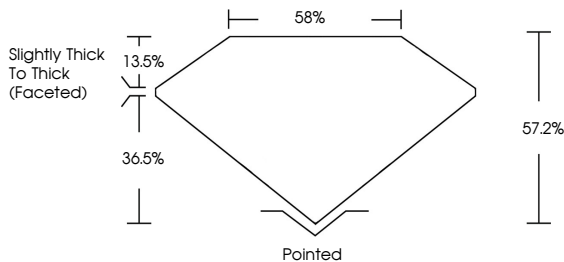

PROPORTIONS