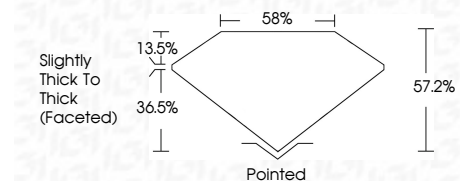

ELECTRONIC COPY

LG781649161
Report verification at igi.org

March 21, 2026
IGI Report Number **LG781649161**
Description **LABORATORY GROWN DIAMOND**
Shape and Cutting Style **OVAL MODIFIED BRILLIANT**
Measurements **12.82 X 8.87 X 5.07 MM**

GRADING RESULTS

Carat Weight **4.23 CARATS**
Color Grade **FANCY INTENSE PINK**
Clarity Grade **VS 1**

ADDITIONAL GRADING INFORMATION

Polish **EXCELLENT**
Symmetry **EXCELLENT**
Fluorescence **SLIGHT**
Inscription(s) **IGI LG781649161**
Comments: This Laboratory Grown Diamond was created by Chemical Vapor Deposition (CVD) growth process. Indications of post-growth treatment.

March 21, 2026
IGI Report No LG781649161
OVAL MODIFIED BRILLIANT
12.82 X 8.87 X 5.07 MM
4.23 CARATS
FANCY INTENSE PINK
VS 1
57.2%
36.5%
Slightly Thick To Thick (Faceted)
Pointed
EXCELLENT
EXCELLENT
SLIGHT
IGI LG781649161
Comments: This Laboratory Grown Diamond was created by Chemical Vapor Deposition (CVD) growth process. Indications of post-growth treatment.

March 21, 2026
IGI Report Number **LG781649161**
Description **LABORATORY GROWN DIAMOND**
Shape and Cutting Style **OVAL MODIFIED BRILLIANT**
Measurements **12.82 X 8.87 X 5.07 MM**
GRADING RESULTS
Carat Weight **4.23 CARATS**
Color Grade **FANCY INTENSE PINK**
Clarity Grade **VS 1**
ADDITIONAL GRADING INFORMATION
Polish **EXCELLENT**
Symmetry **EXCELLENT**
Fluorescence **SLIGHT**
Inscription(s) **IGI LG781649161**