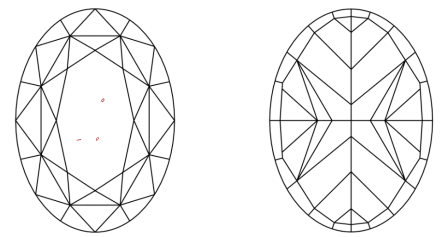

CLARITY CHARACTERISTICS

KEY TO SYMBOLS

Red symbols indicate internal characteristics.
Green symbols indicate external characteristics.

COLOR

D	E	F	G	H	I	J	Faint	Very Light	Light

CLARITY

FL	IF	VS¹⁻²	VS¹⁻²	SI¹⁻²	I¹⁻³
Flawless	Internally Flawless	Very Very Slightly Included	Very Slightly Included	Slightly Included	Included