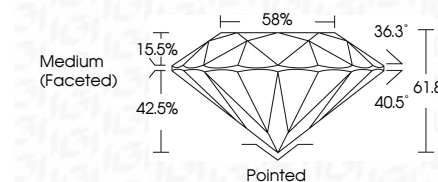

ELECTRONIC COPY

LG781654435
Report verification at igi.org

March 12, 2026
IGI Report Number **LG781654435**
Description **LABORATORY GROWN DIAMOND**
Shape and Cutting Style **ROUND BRILLIANT**
Measurements **8.04 - 8.09 X 4.98 MM**
GRADING RESULTS
Carat Weight **2.00 CARATS**
Color Grade **E**
Clarity Grade **VVS 2**
Cut Grade **EXCELLENT**

March 12, 2026
IGI Report Number **LG781654435**
Description **LABORATORY GROWN DIAMOND**
Shape and Cutting Style **ROUND BRILLIANT**
Measurements **8.04 - 8.09 X 4.98 MM**
GRADING RESULTS
Carat Weight **2.00 CARATS**
Color Grade **E**
Clarity Grade **VVS 2**
Cut Grade **EXCELLENT**

PROPORTIONS

Sample Image Used

ADDITIONAL GRADING INFORMATION
Polish **EXCELLENT**
Symmetry **EXCELLENT**
Fluorescence **NONE**
Inscription(s) **IGI LG781654435**

Comments: This Laboratory Grown Diamond was created by Chemical Vapor Deposition (CVD) growth process. Type IIa

IGI

March 12, 2026
IGI Report No **LG781654435**
ROUND BRILLIANT
8.04 - 8.09 X 4.98 MM
Carat Weight **2.00 CARATS**
Color Grade **E**
Clarity Grade **VVS 2**
Cut Grade **EXCELLENT**
Depth **61.8%**
Table **15.5%**
Girdle **58%**
Medium (Faceted)
Culet **Pointed**
Polish **EXCELLENT**
Symmetry **EXCELLENT**
Fluorescence **NONE**
Inscriptions(s) **IGI LG781654435**
Comments: This Laboratory Grown Diamond was created by Chemical Vapor Deposition (CVD) growth process. Type IIa