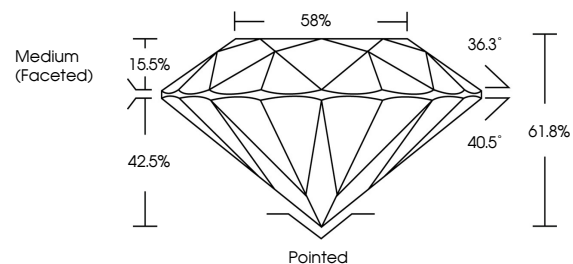

ELECTRONIC COPY

LG781654435
Report verification at igi.org

March 12, 2026
IGI Report Number **LG781654435**
Description **LABORATORY GROWN DIAMOND**
Shape and Cutting Style **ROUND BRILLIANT**
Measurements **8.04 - 8.09 X 4.98 MM**
GRADING RESULTS
Carat Weight **2.00 CARATS**
Color Grade **E**
Clarity Grade **VVS 2**
Cut Grade **EXCELLENT**

March 12, 2026
IGI Report Number **LG781654435**
Description **LABORATORY GROWN DIAMOND**
Shape and Cutting Style **ROUND BRILLIANT**
Measurements **8.04 - 8.09 X 4.98 MM**
GRADING RESULTS
Carat Weight **2.00 CARATS**
Color Grade **E**
Clarity Grade **VVS 2**
Cut Grade **EXCELLENT**

PROPORTIONS

Sample Image Used

ADDITIONAL GRADING INFORMATION
Polish **EXCELLENT**
Symmetry **EXCELLENT**
Fluorescence **NONE**
Inscription(s) **IGI LG781654435**

Comments: This Laboratory Grown Diamond was created by Chemical Vapor Deposition (CVD) growth process. Type IIa

IGI

March 12, 2026
IGI Report No **LG781654435**
ROUND BRILLIANT
8.04 - 8.09 X 4.98 MM
Carat Weight **2.00 CARATS**
Color Grade **E**
Clarity Grade **VVS 2**
Cut Grade **EXCELLENT**
Depth **61.8%**
Table **15.5%**
Girdle **58%**
Medium (Faceted)
Culet **Pointed**
Polish **EXCELLENT**
Symmetry **EXCELLENT**
Fluorescence **NONE**
Inscriptions(s) **IGI LG781654435**
Comments: This Laboratory Grown Diamond was created by Chemical Vapor Deposition (CVD) growth process. Type IIa