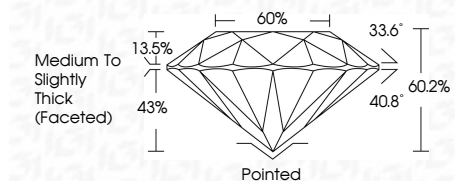

ELECTRONIC COPY

LG782615721
Report verification at igi.org

March 11, 2026
IGI Report Number **LG782615721**
Description **LABORATORY GROWN DIAMOND**
Shape and Cutting Style **ROUND BRILLIANT**
Measurements **7.40 - 7.45 X 4.47 MM**

GRADING RESULTS
Carat Weight **1.51 CARAT**
Color Grade **G**
Clarity Grade **VVS 2**
Cut Grade **IDEAL**

ADDITIONAL GRADING INFORMATION
Polish **EXCELLENT**
Symmetry **EXCELLENT**
Fluorescence **NONE**
Inscription(s) **IGI LG782615721**
Comments: This Laboratory Grown Diamond was created by Chemical Vapor Deposition (CVD) growth process. Type IIa

March 11, 2026
IGI Report No LG782615721
ROUND BRILLIANT
7.40 - 7.45 X 4.47 MM
1.51 CARAT
Color Grade **G**
Clarity Grade **VVS 2**
Cut Grade **IDEAL**
Depth **60.2%**
Table **60%**
Girdle **Medium To Slightly Thick (Faceted)**
Culet **Pointed**
Polish **EXCELLENT**
Symmetry **EXCELLENT**
Fluorescence **NONE**
Inscription(s) **IGI LG782615721**
Comments: This Laboratory Grown Diamond was created by Chemical Vapor Deposition (CVD) growth process. Type IIa

GRADING RESULTS
Carat Weight **1.51 CARAT**
Color Grade **G**
Clarity Grade **VVS 2**
Cut Grade **IDEAL**

ADDITIONAL GRADING INFORMATION
Polish **EXCELLENT**
Symmetry **EXCELLENT**
Fluorescence **NONE**
Inscription(s) **IGI LG782615721**