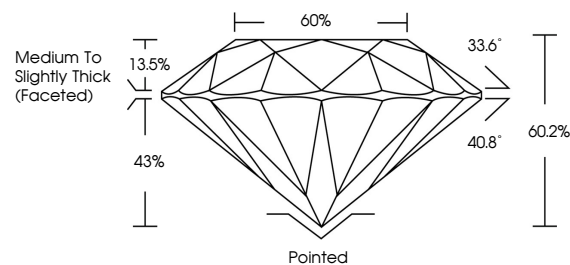

PROPORTIONS