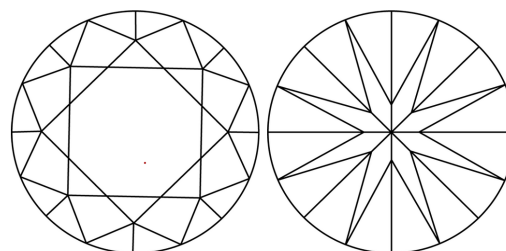

CLARITY CHARACTERISTICS

KEY TO SYMBOLS

Red symbols indicate internal characteristics.
Green symbols indicate external characteristics.

COLOR

D E F G H I J Faint Very Light Light

CLARITY

FL	IF	VVS¹⁻²	VS¹⁻²	SI¹⁻²	I¹⁻³
Flawless	Internally Flawless	Very Very Slightly Included	Very Slightly Included	Slightly Included	Included