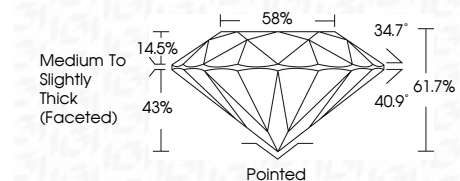

ELECTRONIC COPY

LG782617871
Report verification at igi.org

March 16, 2026
IGI Report Number **LG782617871**
Description **LABORATORY GROWN DIAMOND**
Shape and Cutting Style **ROUND BRILLIANT**
Measurements **8.12 - 8.16 X 5.02 MM**

GRADING RESULTS
Carat Weight **2.06 CARATS**
Color Grade **E**
Clarity Grade **VVS 2**
Cut Grade **IDEAL**

ADDITIONAL GRADING INFORMATION
Polish **EXCELLENT**
Symmetry **EXCELLENT**
Fluorescence **NONE**
Inscription(s) **IGI LG782617871**
Comments: This Laboratory Grown Diamond was created by Chemical Vapor Deposition (CVD) growth process. Type IIa

March 16, 2026
IGI Report No LG782617871
ROUND BRILLIANT
8.12 - 8.16 X 5.02 MM
2.06 CARATS
E
VVS 2
IDEAL
61.7%
58%
Medium To Slightly Thick (Faceted)
Pointed
EXCELLENT
EXCELLENT
NONE
IGI LG782617871
Comments: This Laboratory Grown Diamond was created by Chemical Vapor Deposition (CVD) growth process. Type IIa

GRADING RESULTS
Carat Weight **2.06 CARATS**
Color Grade **E**
Clarity Grade **VVS 2**
Cut Grade **IDEAL**

ADDITIONAL GRADING INFORMATION
Polish **EXCELLENT**
Symmetry **EXCELLENT**
Fluorescence **NONE**
Inscription(s) **IGI LG782617871**