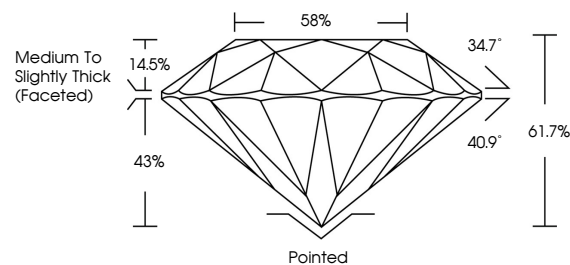

PROPORTIONS