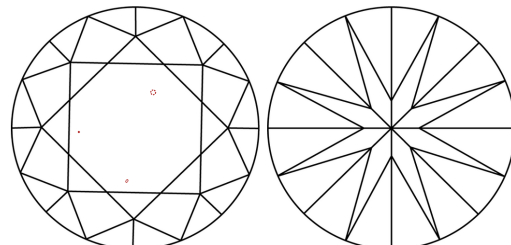

CLARITY CHARACTERISTICS

KEY TO SYMBOLS
Red symbols indicate internal characteristics.
Green symbols indicate external characteristics.

COLOR

D	E	F	G	H	I	J	Faint	Very Light	Light

CLARITY

FL	IF	VS¹⁻²	VS¹⁻²	SI¹⁻²	I¹⁻³
Flawless	Internally Flawless	Very Very Slightly Included	Very Slightly Included	Slightly Included	Included