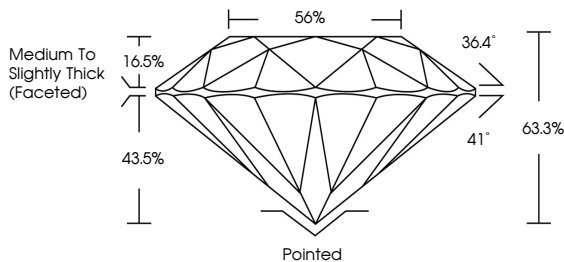

PROPORTIONS