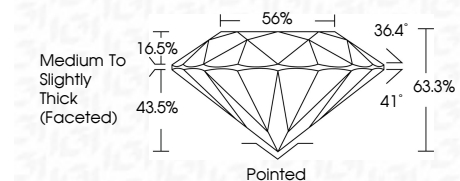

ELECTRONIC COPY

LG782630341
Report verification at igi.org

March 13, 2026
IGI Report Number **LG782630341**
Description **LABORATORY GROWN DIAMOND**
Shape and Cutting Style **ROUND BRILLIANT**
Measurements **7.40 - 7.45 X 4.69 MM**

GRADING RESULTS
Carat Weight **1.58 CARAT**
Color Grade **F**
Clarity Grade **VS 1**
Cut Grade **EXCELLENT**

Sample Image Used

ADDITIONAL GRADING INFORMATION
Polish **EXCELLENT**
Symmetry **EXCELLENT**
Fluorescence **NONE**
Inscription(s) **IGI LG782630341**
Comments: This Laboratory Grown Diamond was created by Chemical Vapor Deposition (CVD) growth process. Type IIa

LABORATORY GROWN DIAMOND REPORT

March 13, 2026
IGI Report Number **LG782630341**
Description **LABORATORY GROWN DIAMOND**
Shape and Cutting Style **ROUND BRILLIANT**
Measurements **7.40 - 7.45 X 4.69 MM**

GRADING RESULTS
Carat Weight **1.58 CARAT**
Color Grade **F**
Clarity Grade **VS 1**
Cut Grade **EXCELLENT**

ADDITIONAL GRADING INFORMATION
Polish **EXCELLENT**
Symmetry **EXCELLENT**
Fluorescence **NONE**
Inscription(s) **IGI LG782630341**