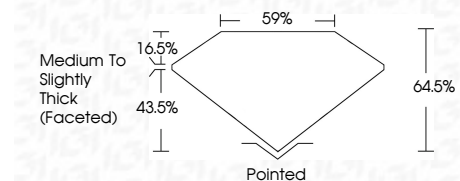

ELECTRONIC COPY

LG782638475
Report verification at igi.org

March 17, 2026
IGI Report Number **LG782638475**
Description **LABORATORY GROWN DIAMOND**
Shape and Cutting Style **MARQUISE BRILLIANT**
Measurements **10.71 X 5.16 X 3.33 MM**

GRADING RESULTS
Carat Weight **1.05 CARAT**
Color Grade **F**
Clarity Grade **VVS 2**

ADDITIONAL GRADING INFORMATION
Polish **EXCELLENT**
Symmetry **EXCELLENT**
Fluorescence **NONE**
Inscription(s) **IGI LG782638475**
Comments: This Laboratory Grown Diamond was created by Chemical Vapor Deposition (CVD) growth process. Type IIa

March 17, 2026
IGI Report No **LG782638475**
MARQUISE BRILLIANT
10.71 X 5.16 X 3.33 MM
Carat Weight **1.05 CARAT**
Color Grade **F**
Clarity Grade **VVS 2**
Depth **64.5%**
Table **43.5%**
Girdle **Medium to Slightly Thick (Faceted)**
Culet **Pointed**
Polish **EXCELLENT**
Symmetry **EXCELLENT**
Fluorescence **NONE**
Inscription(s) **IGI LG782638475**
Comments: This Laboratory Grown Diamond was created by Chemical Vapor Deposition (CVD) growth process. Type IIa

March 17, 2026
IGI Report Number **LG782638475**
Description **LABORATORY GROWN DIAMOND**
Shape and Cutting Style **MARQUISE BRILLIANT**
Measurements **10.71 X 5.16 X 3.33 MM**

GRADING RESULTS
Carat Weight **1.05 CARAT**
Color Grade **F**
Clarity Grade **VVS 2**