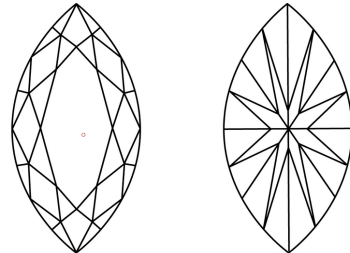

March 17, 2026
IGI Report No **LG782638475**
MARQUISE BRILLIANT
10.71 X 5.16 X 3.33 MM
Carat Weight **1.05 CARAT**
Color Grade **F**
Clarity Grade **VVS 2**
Depth **64.5%**
Table **43.5%**
Girdle **Medium to Slightly Thick (Faceted)**
Culet **Pointed**
Polish **EXCELLENT**
Symmetry **EXCELLENT**
Fluorescence **NONE**
Inscription(s) **IGI LG782638475**
Comments: This Laboratory Grown Diamond was created by Chemical Vapor Deposition (CVD) growth process. Type IIa

March 17, 2026
IGI Report Number **LG782638475**
Description **LABORATORY GROWN DIAMOND**
Shape and Cutting Style **MARQUISE BRILLIANT**
Measurements **10.71 X 5.16 X 3.33 MM**

GRADING RESULTS
Carat Weight **1.05 CARAT**
Color Grade **F**
Clarity Grade **VVS 2**

PROPORTIONS

CLARITY CHARACTERISTICS

KEY TO SYMBOLS
Red symbols indicate internal characteristics.
Green symbols indicate external characteristics.

Sample Image Used

COLOR

D	E	F	G	H	I	J	Faint	Very Light	Light
---	---	---	---	---	---	---	-------	------------	-------