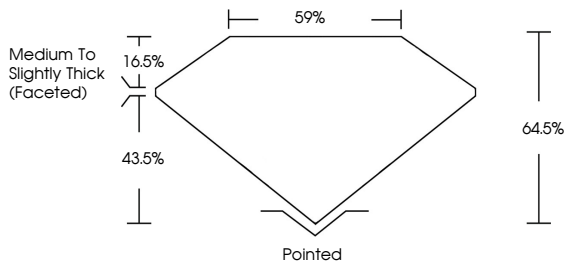

GRADING RESULTS
Carat Weight **1.05 CARAT**
Color Grade **F**
Clarity Grade **VVS 2**

ADDITIONAL GRADING INFORMATION
Polish **EXCELLENT**
Symmetry **EXCELLENT**
Fluorescence **NONE**
Inscription(s) **IGI LG782638475**
Comments: This Laboratory Grown Diamond was created by Chemical Vapor Deposition (CVD) growth process. Type IIa

March 17, 2026
IGI Report No **LG782638475**
MARQUISE BRILLIANT
10.71 X 5.16 X 3.33 MM
Carat Weight **1.05 CARAT**
Color Grade **F**
Clarity Grade **VVS 2**
Depth **64.5%**
Table **43.5%**
Girdle **Medium to Slightly Thick (Faceted)**
Culet **Pointed**
Polish **EXCELLENT**
Symmetry **EXCELLENT**
Fluorescence **NONE**
Inscription(s) **IGI LG782638475**
Comments: This Laboratory Grown Diamond was created by Chemical Vapor Deposition (CVD) growth process. Type IIa

March 17, 2026
IGI Report Number **LG782638475**
Description **LABORATORY GROWN DIAMOND**
Shape and Cutting Style **MARQUISE BRILLIANT**
Measurements **10.71 X 5.16 X 3.33 MM**

GRADING RESULTS
Carat Weight **1.05 CARAT**
Color Grade **F**
Clarity Grade **VVS 2**

PROPORTIONS

CLARITY CHARACTERISTICS

KEY TO SYMBOLS
Red symbols indicate internal characteristics.
Green symbols indicate external characteristics.

Sample Image Used

COLOR

D	E	F	G	H	I	J	Faint	Very Light	Light
---	---	---	---	---	---	---	-------	------------	-------