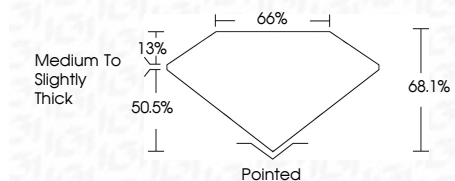

Measurements **10.32 X 7.31 X 4.98 MM**

GRADING RESULTS

Carat Weight **3.26 CARATS**
Color Grade **E**
Clarity Grade **VS 1**

ADDITIONAL GRADING INFORMATION

Polish **EXCELLENT**
Symmetry **EXCELLENT**
Fluorescence **NONE**
Inscription(s) **IGI LG782642093**
Comments: This Laboratory Grown Diamond was created by Chemical Vapor Deposition (CVD) growth process. Type IIa

March 19, 2026
IGI Report No **LG782642093**
CUT CORNERED RECT. MODIFIED BRILLIANT
10.32 X 7.31 X 4.98 MM
Carat Weight **3.26 CARATS**
Color Grade **E**
Clarity Grade **VS 1**
Depth **50.5%**
Table **13%**
Girdle **Medium to Slightly Thick**
Culet **Pointed**
Polish **EXCELLENT**
Symmetry **EXCELLENT**
Fluorescence **NONE**
Inscription(s) **IGI LG782642093**
Comments: This Laboratory Grown Diamond was created by Chemical Vapor Deposition (CVD) growth process. Type IIa

LABORATORY GROWN DIAMOND REPORT

March 19, 2026
IGI Report Number **LG782642093**
Description **LABORATORY GROWN DIAMOND**
Shape and Cutting Style **CUT CORNERED RECTANGULAR
MODIFIED BRILLIANT**
Measurements **10.32 X 7.31 X 4.98 MM**

GRADING RESULTS

Carat Weight **3.26 CARATS**
Color Grade **E**
Clarity Grade **VS 1**

ADDITIONAL GRADING INFORMATION

Polish **EXCELLENT**
Symmetry **EXCELLENT**
Fluorescence **NONE**
Inscription(s) **IGI LG782642093**