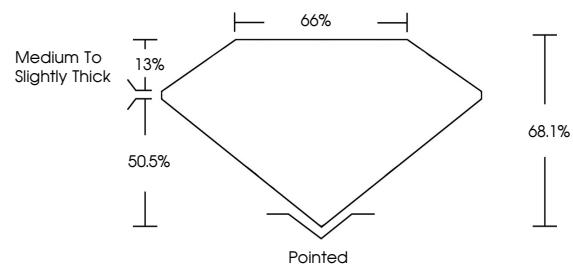

Measurements **10.32 X 7.31 X 4.98 MM**

GRADING RESULTS

Carat Weight **3.26 CARATS**
Color Grade **E**
Clarity Grade **VS 1**

ADDITIONAL GRADING INFORMATION

Polish **EXCELLENT**
Symmetry **EXCELLENT**
Fluorescence **NONE**
Inscription(s) **IGI LG782642093**
Comments: This Laboratory Grown Diamond was created by Chemical Vapor Deposition (CVD) growth process. Type IIa

March 19, 2026
IGI Report No **LG782642093**
CUT CORNERED RECT. MODIFIED BRILLIANT
10.32 X 7.31 X 4.98 MM
Carat Weight **3.26 CARATS**
Color Grade **E**
Clarity Grade **VS 1**
Depth **50.5%**
Table **13%**
Girdle **Medium to Slightly Thick**
Culet **Pointed**
Polish **EXCELLENT**
Symmetry **EXCELLENT**
Fluorescence **NONE**
Inscription(s) **IGI LG782642093**
Comments: This Laboratory Grown Diamond was created by Chemical Vapor Deposition (CVD) growth process. Type IIa

GRADING RESULTS

Carat Weight **3.26 CARATS**
Color Grade **E**
Clarity Grade **VS 1**

ADDITIONAL GRADING INFORMATION

Polish **EXCELLENT**
Symmetry **EXCELLENT**
Fluorescence **NONE**
Inscription(s) **IGI LG782642093**

Comments: This Laboratory Grown Diamond was created by Chemical Vapor Deposition (CVD) growth process. Type IIa

PROPORTIONS

Sample Image Used

CLARITY CHARACTERISTICS

KEY TO SYMBOLS

Red symbols indicate internal characteristics.
Green symbols indicate external characteristics.