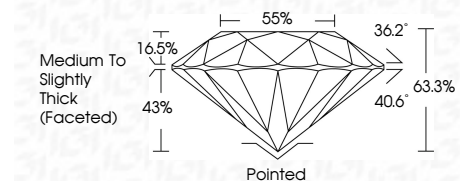

ELECTRONIC COPY

LG782643987
Report verification at igi.org

March 12, 2026
IGI Report Number **LG782643987**
Description **LABORATORY GROWN DIAMOND**
Shape and Cutting Style **ROUND BRILLIANT**
Measurements **7.87 - 7.92 X 5.00 MM**

GRADING RESULTS
Carat Weight **1.93 CARAT**
Color Grade **E**
Clarity Grade **VS 1**
Cut Grade **EXCELLENT**

Sample Image Used

ADDITIONAL GRADING INFORMATION
Polish **EXCELLENT**
Symmetry **EXCELLENT**
Fluorescence **NONE**
Inscription(s) **(IGI) LG782643987**
Comments: This Laboratory Grown Diamond was created by Chemical Vapor Deposition (CVD) growth process. Type IIa

March 12, 2026
IGI Report No LG782643987
ROUND BRILLIANT
Carat Weight **1.93 CARAT**
Color Grade **E**
Clarity Grade **VS 1**
Cut Grade **EXCELLENT**
Depth **63.3%**
Table **55%**
Girdle **Medium To Slightly Thick (Faceted)**
Culet **Pointed**
Polish **EXCELLENT**
Symmetry **EXCELLENT**
Fluorescence **NONE**
Inscription(s) **(IGI) LG782643987**
Comments: This Laboratory Grown Diamond was created by Chemical Vapor Deposition (CVD) growth process. Type IIa

GRADING RESULTS
Carat Weight **1.93 CARAT**
Color Grade **E**
Clarity Grade **VS 1**
Cut Grade **EXCELLENT**

ADDITIONAL GRADING INFORMATION
Polish **EXCELLENT**
Symmetry **EXCELLENT**
Fluorescence **NONE**
Inscription(s) **(IGI) LG782643987**