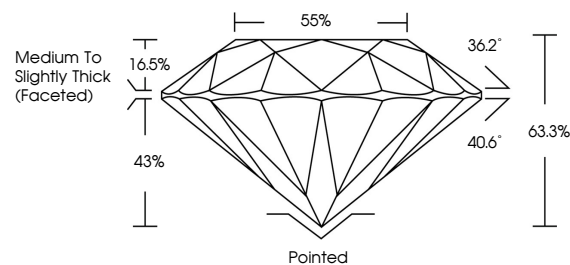

PROPORTIONS