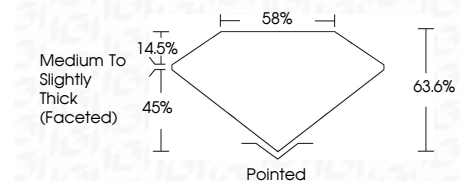

**ELECTRONIC COPY**

LG782647437  
Report verification at igi.org

March 12, 2026  
IGI Report Number **LG782647437**  
Description **LABORATORY GROWN DIAMOND**  
Shape and Cutting Style **PEAR BRILLIANT**  
Measurements **11.08 X 6.96 X 4.43 MM**

**GRADING RESULTS**  
Carat Weight **2.01 CARATS**  
Color Grade **D**  
Clarity Grade **VVS 1**

**ADDITIONAL GRADING INFORMATION**  
Polish **EXCELLENT**  
Symmetry **EXCELLENT**  
Fluorescence **NONE**  
Inscription(s) **IGI LG782647437**  
Comments: This Laboratory Grown Diamond was created by Chemical Vapor Deposition (CVD) growth process. Type IIa

March 12, 2026  
IGI Report No **LG782647437**  
**PEAR BRILLIANT**  
2.01 CARATS  
D  
11.08 X 6.96 X 4.43 MM  
Carat Weight  
Color Grade  
Clarity Grade  
Depth  
Table  
Girdle  
Medium to Slightly Thick (Faceted)  
Pointed  
EXCELLENT  
EXCELLENT  
NONE  
IGI LG782647437  
Culet  
Polish  
Symmetry  
Fluorescence  
Inscription(s)

Comments: This Laboratory Grown Diamond was created by Chemical Vapor Deposition (CVD) growth process. Type IIa

**LABORATORY GROWN DIAMOND REPORT**

March 12, 2026  
IGI Report Number **LG782647437**  
Description **LABORATORY GROWN DIAMOND**  
Shape and Cutting Style **PEAR BRILLIANT**  
Measurements **11.08 X 6.96 X 4.43 MM**