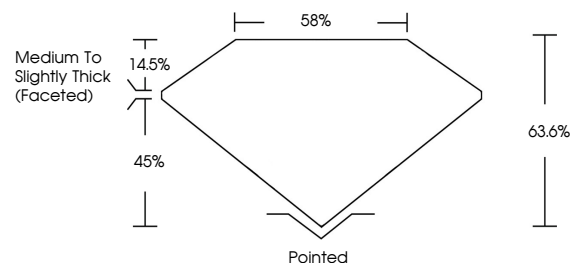

PROPORTIONS