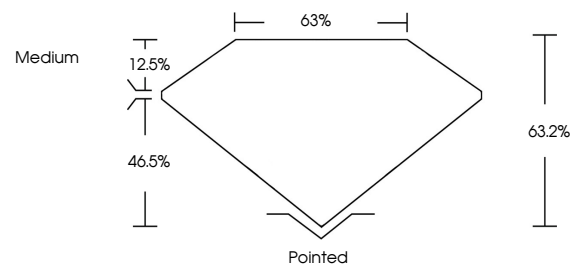

Measurements **10.54 X 7.26 X 4.59 MM**

GRADING RESULTS

Carat Weight **3.00 CARATS**
Color Grade **D**
Clarity Grade **VVS 1**

ADDITIONAL GRADING INFORMATION

Polish **EXCELLENT**
Symmetry **EXCELLENT**
Fluorescence **NONE**
Inscription(s) **IGI LG783604699**
Comments: This Laboratory Grown Diamond was created by Chemical Vapor Deposition (CVD) growth process. Type IIa

GRADING RESULTS

Carat Weight **3.00 CARATS**
Color Grade **D**
Clarity Grade **VVS 1**

ADDITIONAL GRADING INFORMATION

Polish **EXCELLENT**
Symmetry **EXCELLENT**
Fluorescence **NONE**
Inscription(s) **IGI LG783604699**

Comments: This Laboratory Grown Diamond was created by Chemical Vapor Deposition (CVD) growth process. Type IIa

PROPORTIONS

Sample Image Used

CLARITY CHARACTERISTICS

KEY TO SYMBOLS

Red symbols indicate internal characteristics.
Green symbols indicate external characteristics.