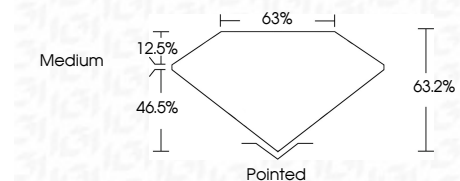

Measurements **10.54 X 7.26 X 4.59 MM**

GRADING RESULTS

Carat Weight **3.00 CARATS**
Color Grade **D**
Clarity Grade **VVS 1**

ADDITIONAL GRADING INFORMATION

Polish **EXCELLENT**
Symmetry **EXCELLENT**
Fluorescence **NONE**
Inscription(s) **IGI LG783604699**
Comments: This Laboratory Grown Diamond was created by Chemical Vapor Deposition (CVD) growth process. Type IIa

March 18, 2026
IGI Report No **LG783604699**
CUT CORNERED RECT. MODIFIED BRILLIANT
3.00 CARATS
D
Carat Weight **3.00 CARATS**
Color Grade **D**
Clarity Grade **VVS 1**
Depth **12.5%**
Table **46.5%**
Girdle **Medium**
Culet **Pointed**
Polish **EXCELLENT**
Symmetry **EXCELLENT**
Fluorescence **NONE**
Inscription(s) **IGI LG783604699**
Comments: This Laboratory Grown Diamond was created by Chemical Vapor Deposition (CVD) growth process. Type IIa

LABORATORY GROWN DIAMOND REPORT

March 18, 2026
IGI Report Number **LG783604699**
Description **LABORATORY GROWN DIAMOND**
Shape and Cutting Style **CUT CORNERED RECTANGULAR
MODIFIED BRILLIANT**
Measurements **10.54 X 7.26 X 4.59 MM**

GRADING RESULTS

Carat Weight **3.00 CARATS**
Color Grade **D**
Clarity Grade **VVS 1**

ADDITIONAL GRADING INFORMATION

Polish **EXCELLENT**
Symmetry **EXCELLENT**
Fluorescence **NONE**
Inscription(s) **IGI LG783604699**