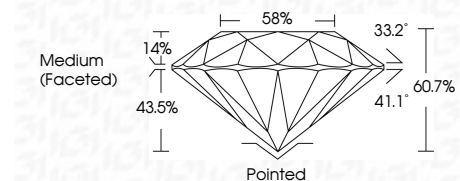

ELECTRONIC COPY

LG783607649
Report verification at igi.org

March 18, 2026
IGI Report Number **LG783607649**
Description **LABORATORY GROWN DIAMOND**
Shape and Cutting Style **ROUND BRILLIANT**
Measurements **7.55 - 7.60 X 4.59 MM**

GRADING RESULTS
Carat Weight **1.60 CARAT**
Color Grade **F**
Clarity Grade **VVS 2**
Cut Grade **IDEAL**

ADDITIONAL GRADING INFORMATION
Polish **EXCELLENT**
Symmetry **EXCELLENT**
Fluorescence **NONE**
Inscription(s) **IGI LG783607649**
Comments: This Laboratory Grown Diamond was created by Chemical Vapor Deposition (CVD) growth process. Type IIa

March 18, 2026
IGI Report No **LG783607649**
ROUND BRILLIANT
1.60 CARAT
Color Grade **F**
Clarity Grade **VVS 2**
Cut Grade **IDEAL**
Depth **60.7%**
Table **58%**
Crown Height **1.4%**
Crown Angle **33.2°**
Pavilion Angle **41.1°**
Total Depth **60.7%**
Medium (Faceted)
Pointed
Polish **EXCELLENT**
Symmetry **EXCELLENT**
Fluorescence **NONE**
Inscription(s) **IGI LG783607649**
Comments: This Laboratory Grown Diamond was created by Chemical Vapor Deposition (CVD) growth process. Type IIa

GRADING RESULTS
Carat Weight **1.60 CARAT**
Color Grade **F**
Clarity Grade **VVS 2**
Cut Grade **IDEAL**

ADDITIONAL GRADING INFORMATION
Polish **EXCELLENT**
Symmetry **EXCELLENT**
Fluorescence **NONE**
Inscription(s) **IGI LG783607649**