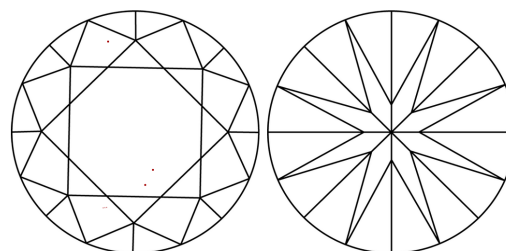

CLARITY CHARACTERISTICS

KEY TO SYMBOLS

Red symbols indicate internal characteristics.
Green symbols indicate external characteristics.

COLOR

D E F G H I J Faint Very Light Light

CLARITY

FL	IF	VVS¹⁻²	VS¹⁻²	SI¹⁻²	I¹⁻³
Flawless	Internally Flawless	Very Very Slightly Included	Very Slightly Included	Slightly Included	Included