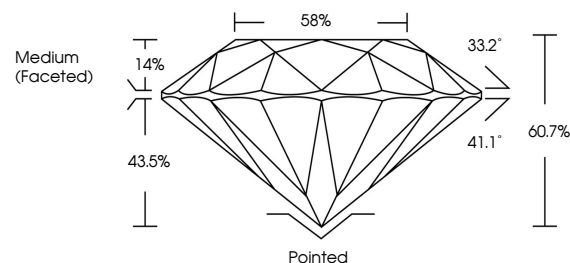

PROPORTIONS