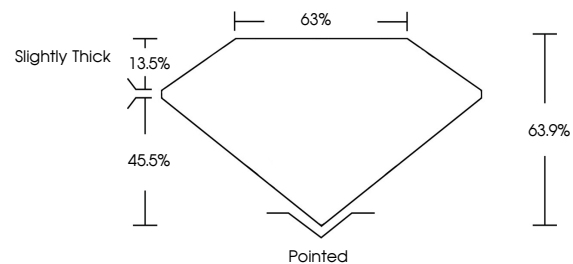

PROPORTIONS