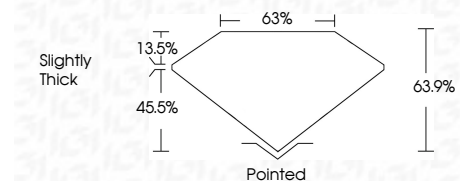

**ELECTRONIC COPY**

LG783608697  
Report verification at igi.org

March 19, 2026  
IGI Report Number **LG783608697**  
Description **LABORATORY GROWN DIAMOND**  
Shape and Cutting Style **CUT CORNERED  
RECTANGULAR MODIFIED  
BRILLIANT**  
Measurements **10.67 X 7.26 X 4.64 MM**

**GRADING RESULTS**

Carat Weight **3.28 CARATS**  
Color Grade **D**  
Clarity Grade **VS 1**

**ADDITIONAL GRADING INFORMATION**

Polish **EXCELLENT**  
Symmetry **EXCELLENT**  
Fluorescence **NONE**  
Inscription(s) **IGI LG783608697**  
Comments: This Laboratory Grown Diamond was created by Chemical Vapor Deposition (CVD) growth process. Type IIa

March 19, 2026  
IGI Report No LG783608697  
CUT CORNERED RECT. MODIFIED BRILLIANT  
10.67 X 7.26 X 4.64 MM  
3.28 CARATS  
D  
VS 1  
63.9%  
45.5%  
13.5%  
Slightly Thick  
Pointed  
EXCELLENT  
EXCELLENT  
NONE  
IGI LG783608697  
Comments: This Laboratory Grown Diamond was created by Chemical Vapor Deposition (CVD) growth process. Type IIa

**GRADING RESULTS**

Carat Weight **3.28 CARATS**  
Color Grade **D**  
Clarity Grade **VS 1**

**ADDITIONAL GRADING INFORMATION**

Polish **EXCELLENT**  
Symmetry **EXCELLENT**  
Fluorescence **NONE**  
Inscription(s) **IGI LG783608697**