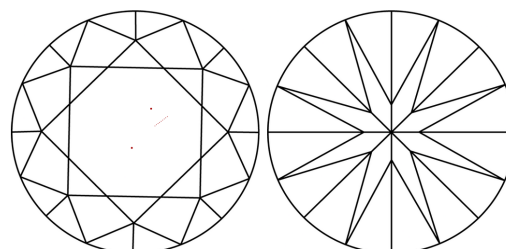

CLARITY CHARACTERISTICS

KEY TO SYMBOLS

Red symbols indicate internal characteristics.
Green symbols indicate external characteristics.

COLOR

D E F G H I J Faint Very Light Light

CLARITY

FL	IF	VVS¹⁻²	VS¹⁻²	SI¹⁻²	I¹⁻³
Flawless	Internally Flawless	Very Very Slightly Included	Very Slightly Included	Slightly Included	Included