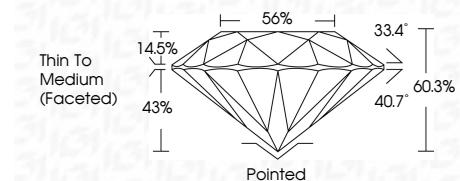

ELECTRONIC COPY

LG783646869
Report verification at igi.org

March 28, 2026
IGI Report Number **LG783646869**
Description **LABORATORY GROWN DIAMOND**
Shape and Cutting Style **ROUND BRILLIANT**
Measurements **6.55 - 6.57 X 3.96 MM**

GRADING RESULTS

Carat Weight **1.03 CARAT**
Color Grade **F**
Clarity Grade **VVS 2**
Cut Grade **IDEAL**

ADDITIONAL GRADING INFORMATION

Polish **EXCELLENT**
Symmetry **EXCELLENT**
Fluorescence **NONE**
Inscription(s) **(IGI) LG783646869**
Comments: This Laboratory Grown Diamond was created by Chemical Vapor Deposition (CVD) growth process. Type IIa

March 28, 2026
IGI Report No LG783646869
ROUND BRILLIANT
6.55 - 6.57 X 3.96 MM
Carat Weight **1.03 CARAT**
Color Grade **F**
Clarity Grade **VVS 2**
Cut Grade **IDEAL**
Depth **60.3%**
Table **56%**
Girdle **Thin To Medium (Faceted)**
Culet **Pointed**
Polish **EXCELLENT**
Symmetry **EXCELLENT**
Fluorescence **NONE**
Inscription(s) **(IGI) LG783646869**
Comments: This Laboratory Grown Diamond was created by Chemical Vapor Deposition (CVD) growth process. Type IIa

LABORATORY GROWN DIAMOND REPORT

March 28, 2026
IGI Report Number **LG783646869**
Description **LABORATORY GROWN DIAMOND**
Shape and Cutting Style **ROUND BRILLIANT**
Measurements **6.55 - 6.57 X 3.96 MM**