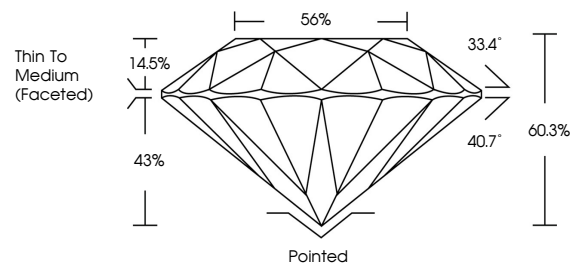

GRADING RESULTS

Carat Weight **1.03 CARAT**
Color Grade **F**
Clarity Grade **VVS 2**
Cut Grade **IDEAL**

ADDITIONAL GRADING INFORMATION

Polish **EXCELLENT**
Symmetry **EXCELLENT**
Fluorescence **NONE**
Inscription(s) **(IGI) LG783646869**
Comments: This Laboratory Grown Diamond was created by Chemical Vapor Deposition (CVD) growth process. Type IIa

March 28, 2026
IGI Report No LG783646869
ROUND BRILLIANT
6.55 - 6.57 X 3.96 MM
Carat Weight **1.03 CARAT**
Color Grade **F**
Clarity Grade **VVS 2**
Cut Grade **IDEAL**
Depth **60.3%**
Table **56%**
Girdle **Thin To Medium (Faceted)**
Culet **Pointed**
Polish **EXCELLENT**
Symmetry **EXCELLENT**
Fluorescence **NONE**
Inscription(s) **(IGI) LG783646869**
Comments: This Laboratory Grown Diamond was created by Chemical Vapor Deposition (CVD) growth process. Type IIa

GRADING RESULTS

Carat Weight **1.03 CARAT**
Color Grade **F**
Clarity Grade **VVS 2**
Cut Grade **IDEAL**

ADDITIONAL GRADING INFORMATION

Polish **EXCELLENT**
Symmetry **EXCELLENT**
Fluorescence **NONE**
Inscription(s) **(IGI) LG783646869**

Comments: This Laboratory Grown Diamond was created by Chemical Vapor Deposition (CVD) growth process. Type IIa

PROPORTIONS

Sample Image Used

CLARITY CHARACTERISTICS

KEY TO SYMBOLS

Red symbols indicate internal characteristics.
Green symbols indicate external characteristics.