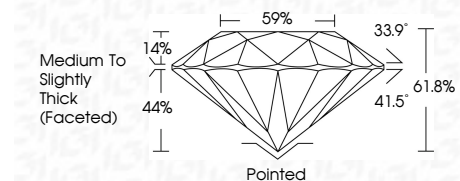

ELECTRONIC COPY

LG783653415
Report verification at igi.org

March 16, 2026
IGI Report Number **LG783653415**
Description **LABORATORY GROWN DIAMOND**
Shape and Cutting Style **ROUND BRILLIANT**
Measurements **8.03 - 8.07 X 4.97 MM**

GRADING RESULTS

Carat Weight **1.97 CARAT**
Color Grade **D**
Clarity Grade **VVS 2**
Cut Grade **IDEAL**

ADDITIONAL GRADING INFORMATION

Polish **EXCELLENT**
Symmetry **EXCELLENT**
Fluorescence **NONE**
Inscription(s) **IGI LG783653415**
Comments: This Laboratory Grown Diamond was created by Chemical Vapor Deposition (CVD) growth process. Type IIa

March 16, 2026
IGI Report No LG783653415
ROUND BRILLIANT
8.03 - 8.07 X 4.97 MM
1.97 CARAT
Color Grade **D**
Clarity Grade **VVS 2**
Cut Grade **IDEAL**
Depth **61.8%**
Table **59%**
Girdle **Medium To Slightly Thick (Faceted)**
Culet **Pointed**
Polish **EXCELLENT**
Symmetry **EXCELLENT**
Fluorescence **NONE**
Inscription(s) **IGI LG783653415**
Comments: This Laboratory Grown Diamond was created by Chemical Vapor Deposition (CVD) growth process. Type IIa

GRADING RESULTS

Carat Weight **1.97 CARAT**
Color Grade **D**
Clarity Grade **VVS 2**
Cut Grade **IDEAL**

ADDITIONAL GRADING INFORMATION

Polish **EXCELLENT**
Symmetry **EXCELLENT**
Fluorescence **NONE**
Inscription(s) **IGI LG783653415**