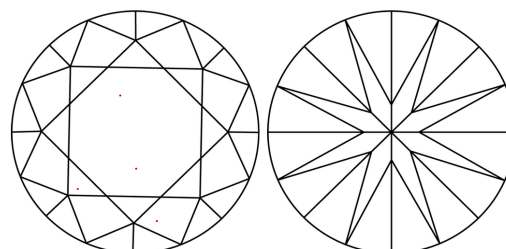

CLARITY CHARACTERISTICS

KEY TO SYMBOLS

Red symbols indicate internal characteristics.
Green symbols indicate external characteristics.

COLOR

D E F G H I J Faint Very Light Light

CLARITY

FL	IF	VVS¹⁻²	VS¹⁻²	SI¹⁻²	I¹⁻³
Flawless	Internally Flawless	Very Very Slightly Included	Very Slightly Included	Slightly Included	Included