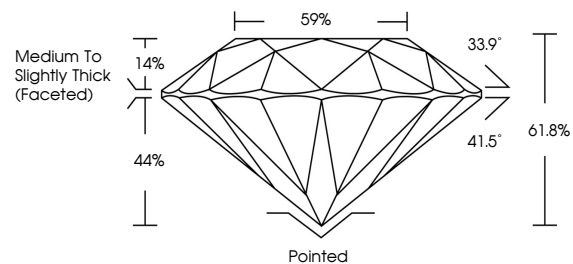

March 16, 2026
IGI Report No LG783653415
ROUND BRILLIANT
8.03 - 8.07 X 4.97 MM
1.97 CARAT
Color Grade **D**
Clarity Grade **VVS 2**
Cut Grade **IDEAL**
Depth **61.8%**
Table **59%**
Girdle **Medium To Slightly Thick (Faceted)**
Culet **Pointed**
Polish **EXCELLENT**
Symmetry **EXCELLENT**
Fluorescence **NONE**
Inscription(s) **IGI LG783653415**
Comments: This Laboratory Grown Diamond was created by Chemical Vapor Deposition (CVD) growth process. Type IIa

LABORATORY GROWN DIAMOND REPORT

March 16, 2026
IGI Report Number **LG783653415**
Description **LABORATORY GROWN DIAMOND**
Shape and Cutting Style **ROUND BRILLIANT**
Measurements **8.03 - 8.07 X 4.97 MM**

GRADING RESULTS

Carat Weight **1.97 CARAT**
Color Grade **D**
Clarity Grade **VVS 2**
Cut Grade **IDEAL**

ADDITIONAL GRADING INFORMATION

Polish **EXCELLENT**
Symmetry **EXCELLENT**
Fluorescence **NONE**
Inscription(s) **IGI LG783653415**

Comments: This Laboratory Grown Diamond was created by Chemical Vapor Deposition (CVD) growth process. Type IIa

PROPORTIONS

Sample Image Used

CLARITY CHARACTERISTICS

KEY TO SYMBOLS

Red symbols indicate internal characteristics.
Green symbols indicate external characteristics.