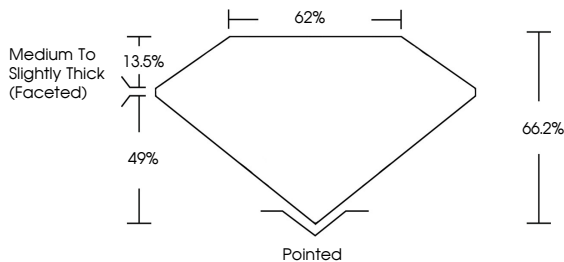

Measurements **6.24 X 6.19 X 4.10 MM**

GRADING RESULTS

Carat Weight **1.19 CARAT**
Color Grade **G**
Clarity Grade **VVS 2**

Sample Image Used

ADDITIONAL GRADING INFORMATION

Polish **EXCELLENT**
Symmetry **EXCELLENT**
Fluorescence **NONE**
Inscription(s) **IGI LG783663641**
Comments: This Laboratory Grown Diamond was created by Chemical Vapor Deposition (CVD) growth process. Type IIa

March 20, 2026
IGI Report No **LG783663641**
SQUARE CUSHION MODIFIED BRILLIANT
Carat Weight **1.19 CARAT**
Color Grade **G**
Clarity Grade **VVS 2**
Table **13.5%**
Depth **49%**
Girdle **Medium to Slightly Thick (Faceted)**
Culet **Pointed**
Polish **EXCELLENT**
Symmetry **EXCELLENT**
Fluorescence **NONE**
Inscription(s) **IGI LG783663641**
Comments: This Laboratory Grown Diamond was created by Chemical Vapor Deposition (CVD) growth process. Type IIa

GRADING RESULTS

Carat Weight **1.19 CARAT**
Color Grade **G**
Clarity Grade **VVS 2**

ADDITIONAL GRADING INFORMATION

Polish **EXCELLENT**
Symmetry **EXCELLENT**
Fluorescence **NONE**
Inscription(s) **IGI LG783663641**

Comments: This Laboratory Grown Diamond was created by Chemical Vapor Deposition (CVD) growth process. Type IIa

PROPORTIONS

CLARITY CHARACTERISTICS

KEY TO SYMBOLS

Red symbols indicate internal characteristics.
Green symbols indicate external characteristics.