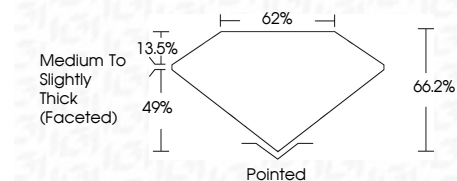

ELECTRONIC COPY

LG783663641
Report verification at igi.org

March 20, 2026
IGI Report Number **LG783663641**
Description **LABORATORY GROWN DIAMOND**
Shape and Cutting Style **SQUARE CUSHION MODIFIED BRILLIANT**

Measurements **6.24 X 6.19 X 4.10 MM**

GRADING RESULTS

Carat Weight **1.19 CARAT**
Color Grade **G**
Clarity Grade **VVS 2**

Sample Image Used

ADDITIONAL GRADING INFORMATION

Polish **EXCELLENT**
Symmetry **EXCELLENT**
Fluorescence **NONE**
Inscription(s) **IGI LG783663641**
Comments: This Laboratory Grown Diamond was created by Chemical Vapor Deposition (CVD) growth process. Type IIa

March 20, 2026
IGI Report No **LG783663641**
SQUARE CUSHION MODIFIED BRILLIANT
Carat Weight **1.19 CARAT**
Color Grade **G**
Clarity Grade **VVS 2**
Table **13.5%**
Depth **49%**
Girdle **Medium to Slightly Thick (Faceted)**
Culet **Pointed**
Polish **EXCELLENT**
Symmetry **EXCELLENT**
Fluorescence **NONE**
Inscription(s) **IGI LG783663641**
Comments: This Laboratory Grown Diamond was created by Chemical Vapor Deposition (CVD) growth process. Type IIa

LABORATORY GROWN DIAMOND REPORT

March 20, 2026
IGI Report Number **LG783663641**
Description **LABORATORY GROWN DIAMOND**
Shape and Cutting Style **SQUARE CUSHION MODIFIED BRILLIANT**
Measurements **6.24 X 6.19 X 4.10 MM**