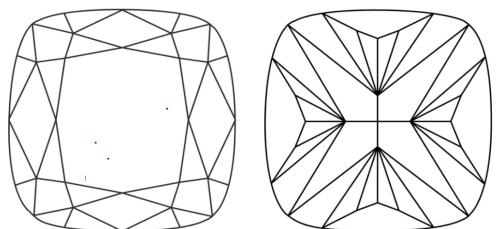

CLARITY CHARACTERISTICS

KEY TO SYMBOLS

Red symbols indicate internal characteristics.
Green symbols indicate external characteristics.

COLOR

D E F G H I J Faint Very Light Light

CLARITY

FL	IF	VVS¹⁻²	VS¹⁻²	SI¹⁻²	I¹⁻³
Flawless	Internally Flawless	Very Very Slightly Included	Very Slightly Included	Slightly Included	Included