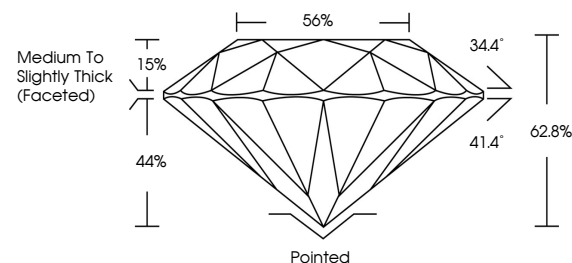

ELECTRONIC COPY

LG784613713
Report verification at igi.org

April 28, 2026
IGI Report Number LG784613713
Description LABORATORY GROWN DIAMOND
Shape and Cutting Style ROUND BRILLIANT
Measurements 8.03 - 8.08 X 5.06 MM

GRADING RESULTS

Carat Weight 2.01 CARATS
Color Grade D
Clarity Grade VVS 2
Cut Grade EXCELLENT

Sample Image Used

PROPORTIONS

CLARITY CHARACTERISTICS

KEY TO SYMBOLS

Red symbols indicate internal characteristics.
Green symbols indicate external characteristics.

Polish EXCELLENT
Symmetry EXCELLENT
Fluorescence NONE
Inscription(s) IGI LG784613713
Comments: This Laboratory Grown Diamond was created by Chemical Vapor Deposition (CVD) growth process. Type IIa

April 28, 2026
IGI Report No LG784613713
ROUND BRILLIANT
8.03 - 8.08 X 5.06 MM
2.01 CARATS
Color Grade D
Clarity Grade VVS 2
Depth 62.8%
Table 56%
Medium To Slightly Thick (Faceted)
Cutler Pointed
Polish EXCELLENT
Symmetry EXCELLENT
Fluorescence NONE
Inscription(s) IGI LG784613713
Comments: This Laboratory Grown Diamond was created by Chemical Vapor Deposition (CVD) growth process. Type IIa

April 28, 2026
IGI Report Number LG784613713
Description LABORATORY GROWN DIAMOND
Shape and Cutting Style ROUND BRILLIANT
Measurements 8.03 - 8.08 X 5.06 MM

GRADING RESULTS

Carat Weight 2.01 CARATS
Color Grade D
Clarity Grade VVS 2
Cut Grade EXCELLENT