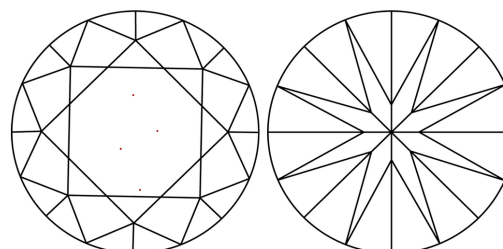

ELECTRONIC COPY

LG784613713
Report verification at igi.org

April 28, 2026
IGI Report Number LG784613713
Description LABORATORY GROWN DIAMOND
Shape and Cutting Style ROUND BRILLIANT
Measurements 8.03 - 8.08 X 5.06 MM

GRADING RESULTS

Carat Weight 2.01 CARATS
Color Grade D
Clarity Grade VVS 2
Cut Grade EXCELLENT

Sample Image Used

PROPORTIONS

CLARITY CHARACTERISTICS

KEY TO SYMBOLS

Red symbols indicate internal characteristics.
Green symbols indicate external characteristics.