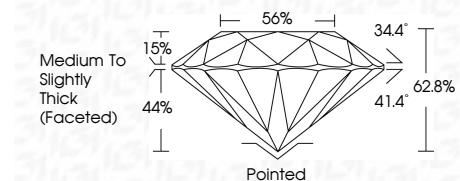

ELECTRONIC COPY

LG784613713
Report verification at igi.org

April 28, 2026
IGI Report Number LG784613713
Description LABORATORY GROWN DIAMOND
Shape and Cutting Style ROUND BRILLIANT
Measurements 8.03 - 8.08 X 5.06 MM

GRADING RESULTS

Carat Weight 2.01 CARATS
Color Grade D
Clarity Grade VVS 2
Cut Grade EXCELLENT

Sample Image Used

PROPORTIONS

CLARITY CHARACTERISTICS

KEY TO SYMBOLS

Red symbols indicate internal characteristics.
Green symbols indicate external characteristics.

Polish EXCELLENT
Symmetry EXCELLENT
Fluorescence NONE
Inscription(s) IGI LG784613713
Comments: This Laboratory Grown Diamond was created by Chemical Vapor Deposition (CVD) growth process. Type IIa

April 28, 2026
IGI Report No LG784613713
ROUND BRILLIANT
8.03 - 8.08 X 5.06 MM
2.01 CARATS
Color Grade D
Clarity Grade VVS 2
Depth 62.8%
Table 56%
Medium To Slightly Thick (Faceted)
Cutler Pointed
Polish EXCELLENT
Symmetry EXCELLENT
Fluorescence NONE
Inscription(s) IGI LG784613713
Comments: This Laboratory Grown Diamond was created by Chemical Vapor Deposition (CVD) growth process. Type IIa

April 28, 2026
IGI Report Number LG784613713
Description LABORATORY GROWN DIAMOND
Shape and Cutting Style ROUND BRILLIANT
Measurements 8.03 - 8.08 X 5.06 MM

GRADING RESULTS

Carat Weight 2.01 CARATS
Color Grade D
Clarity Grade VVS 2
Cut Grade EXCELLENT