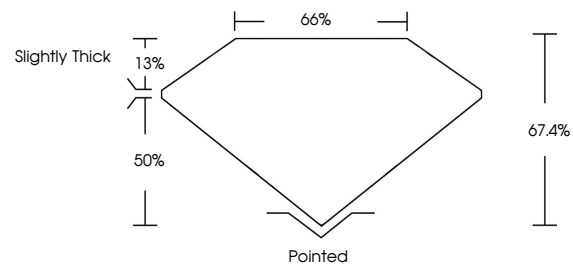

Measurements **11.66 X 8.07 X 5.44 MM**

GRADING RESULTS

Carat Weight **4.50 CARATS**
Color Grade **E**
Clarity Grade **VVS 2**

ADDITIONAL GRADING INFORMATION

Polish **EXCELLENT**
Symmetry **EXCELLENT**
Fluorescence **NONE**
Inscription(s) **(IGI) LG784623251**
Comments: This Laboratory Grown Diamond was created by Chemical Vapor Deposition (CVD) growth process. Type IIa

March 21, 2026
IGI Report No LG784623251
CUT CORNERED RECT. MODIFIED BRILLIANT
11.66 X 8.07 X 5.44 MM
Carat Weight **4.50 CARATS**
Color Grade **E**
Clarity Grade **VVS 2**
Depth **67.4%**
Table **50%**
Girdle **Slightly Thick**
Culet **Pointed**
Polish **EXCELLENT**
Symmetry **EXCELLENT**
Fluorescence **NONE**
Inscription(s) **(IGI) LG784623251**
Comments: This Laboratory Grown Diamond was created by Chemical Vapor Deposition (CVD) growth process. Type IIa

GRADING RESULTS

Carat Weight **4.50 CARATS**
Color Grade **E**
Clarity Grade **VVS 2**

ADDITIONAL GRADING INFORMATION

Polish **EXCELLENT**
Symmetry **EXCELLENT**
Fluorescence **NONE**
Inscription(s) **(IGI) LG784623251**

Comments: This Laboratory Grown Diamond was created by Chemical Vapor Deposition (CVD) growth process. Type IIa

PROPORTIONS

CLARITY CHARACTERISTICS

KEY TO SYMBOLS

Red symbols indicate internal characteristics.
Green symbols indicate external characteristics.