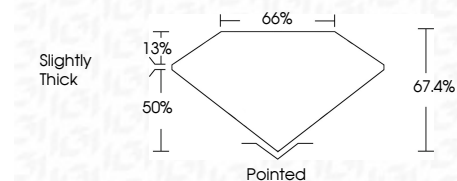

ELECTRONIC COPY

LG784623251
Report verification at igi.org

March 21, 2026
IGI Report Number **LG784623251**
Description **LABORATORY GROWN DIAMOND**
Shape and Cutting Style **CUT CORNERED
RECTANGULAR MODIFIED
BRILLIANT**

Measurements **11.66 X 8.07 X 5.44 MM**

GRADING RESULTS

Carat Weight **4.50 CARATS**
Color Grade **E**
Clarity Grade **VVS 2**

ADDITIONAL GRADING INFORMATION

Polish **EXCELLENT**
Symmetry **EXCELLENT**
Fluorescence **NONE**
Inscription(s) **(IGI) LG784623251**
Comments: This Laboratory Grown Diamond was created by Chemical Vapor Deposition (CVD) growth process. Type IIa

March 21, 2026
IGI Report No LG784623251
CUT CORNERED RECT. MODIFIED BRILLIANT
11.66 X 8.07 X 5.44 MM
Carat Weight **4.50 CARATS**
Color Grade **E**
Clarity Grade **VVS 2**
Depth **67.4%**
Table **50%**
Girdle **Slightly Thick**
Culet **Pointed**
Polish **EXCELLENT**
Symmetry **EXCELLENT**
Fluorescence **NONE**
Inscription(s) **(IGI) LG784623251**
Comments: This Laboratory Grown Diamond was created by Chemical Vapor Deposition (CVD) growth process. Type IIa

LABORATORY GROWN DIAMOND REPORT

March 21, 2026
IGI Report Number **LG784623251**
Description **LABORATORY GROWN DIAMOND**
Shape and Cutting Style **CUT CORNERED RECTANGULAR
MODIFIED BRILLIANT**
Measurements **11.66 X 8.07 X 5.44 MM**