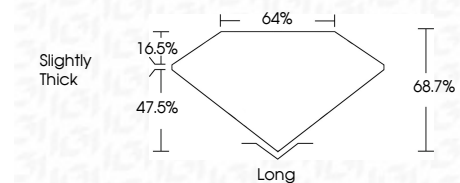

ELECTRONIC COPY

LG784644021
Report verification at igi.org

April 27, 2026
IGI Report Number **LG784644021**
Description **LABORATORY GROWN DIAMOND**
Shape and Cutting Style **EMERALD CUT**
Measurements **8.41 X 5.87 X 4.03 MM**

GRADING RESULTS
Carat Weight **2.02 CARATS**
Color Grade **D**
Clarity Grade **VVS 2**

ADDITIONAL GRADING INFORMATION
Polish **EXCELLENT**
Symmetry **EXCELLENT**
Fluorescence **NONE**
Inscription(s) **IGI LG784644021**
Comments: As Grown - No indication of post-growth treatment.
This Laboratory Grown Diamond was created by High Pressure High Temperature (HPHT) growth process.
Type II

April 27, 2026
IGI Report No LG784644021
EMERALD CUT
2.02 CARATS
D
8.41 X 5.87 X 4.03 MM
Carat Weight
Color Grade
Clarity Grade
Depth
Table
Girdle
Slightly Thick
Culet
Long
Polish
Symmetry
Fluorescence
Inscription(s)
EXCELLENT
EXCELLENT
NONE
IGI LG784644021
Comments: As Grown - No indication of post-growth treatment.
This Laboratory Grown Diamond was created by High Pressure High Temperature (HPHT) growth process.
Type II

April 27, 2026
IGI Report Number **LG784644021**
Description **LABORATORY GROWN DIAMOND**
Shape and Cutting Style **EMERALD CUT**
Measurements **8.41 X 5.87 X 4.03 MM**
GRADING RESULTS
Carat Weight **2.02 CARATS**
Color Grade **D**
Clarity Grade **VVS 2**
ADDITIONAL GRADING INFORMATION
Polish **EXCELLENT**
Symmetry **EXCELLENT**
Fluorescence **NONE**
Inscription(s) **IGI LG784644021**
Comments: As Grown - No indication of post-growth treatment.
This Laboratory Grown Diamond was created by High Pressure High Temperature (HPHT) growth process.
Type II