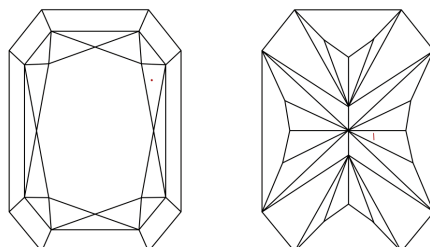

CLARITY CHARACTERISTICS

KEY TO SYMBOLS

Red symbols indicate internal characteristics.
Green symbols indicate external characteristics.