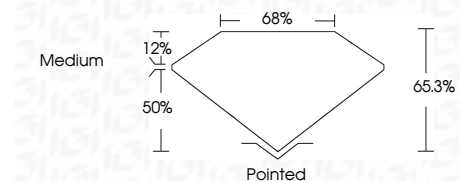

Measurements **12.17 X 8.53 X 5.57 MM**

GRADING RESULTS

Carat Weight **4.89 CARATS**
Color Grade **E**
Clarity Grade **VS 2**

ADDITIONAL GRADING INFORMATION

Polish **EXCELLENT**
Symmetry **EXCELLENT**
Fluorescence **NONE**
Inscription(s) **IGI LG784649448**
Comments: This Laboratory Grown Diamond was created by Chemical Vapor Deposition (CVD) growth process. Type IIa

March 30, 2026
IGI Report No **LG784649448**
CUT CORNERED RECT. MODIFIED BRILLIANT
12.17 X 8.53 X 5.57 MM
Carat Weight **4.89 CARATS**
Color Grade **E**
Clarity Grade **VS 2**
Depth **65.3%**
Table **50%**
Girdle **Medium**
Culet **Pointed**
Polish **EXCELLENT**
Symmetry **EXCELLENT**
Fluorescence **NONE**
Inscription(s) **IGI LG784649448**
Comments: This Laboratory Grown Diamond was created by Chemical Vapor Deposition (CVD) growth process. Type IIa

LABORATORY GROWN DIAMOND REPORT

March 30, 2026
IGI Report Number **LG784649448**
Description **LABORATORY GROWN DIAMOND**
Shape and Cutting Style **CUT CORNERED RECTANGULAR
MODIFIED BRILLIANT**
Measurements **12.17 X 8.53 X 5.57 MM**

GRADING RESULTS

Carat Weight **4.89 CARATS**
Color Grade **E**
Clarity Grade **VS 2**

ADDITIONAL GRADING INFORMATION

Polish **EXCELLENT**
Symmetry **EXCELLENT**
Fluorescence **NONE**
Inscription(s) **IGI LG784649448**