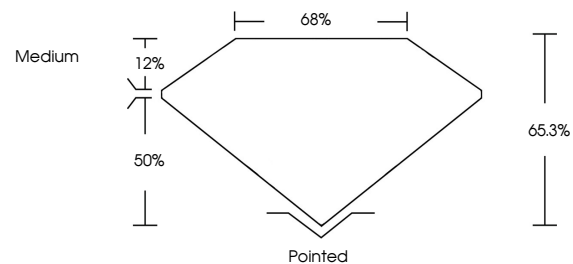

Measurements **12.17 X 8.53 X 5.57 MM**

GRADING RESULTS

Carat Weight **4.89 CARATS**
Color Grade **E**
Clarity Grade **VS 2**

ADDITIONAL GRADING INFORMATION

Polish **EXCELLENT**
Symmetry **EXCELLENT**
Fluorescence **NONE**
Inscription(s) **IGI LG784649448**
Comments: This Laboratory Grown Diamond was created by Chemical Vapor Deposition (CVD) growth process. Type IIa

March 30, 2026
IGI Report No **LG784649448**
CUT CORNERED RECT. MODIFIED BRILLIANT
12.17 X 8.53 X 5.57 MM
Carat Weight **4.89 CARATS**
Color Grade **E**
Clarity Grade **VS 2**
Depth **65.3%**
Table **50%**
Girdle **Medium**
Culet **Pointed**
Polish **EXCELLENT**
Symmetry **EXCELLENT**
Fluorescence **NONE**
Inscription(s) **IGI LG784649448**
Comments: This Laboratory Grown Diamond was created by Chemical Vapor Deposition (CVD) growth process. Type IIa

GRADING RESULTS

Carat Weight **4.89 CARATS**
Color Grade **E**
Clarity Grade **VS 2**

ADDITIONAL GRADING INFORMATION

Polish **EXCELLENT**
Symmetry **EXCELLENT**
Fluorescence **NONE**
Inscription(s) **IGI LG784649448**

Comments: This Laboratory Grown Diamond was created by Chemical Vapor Deposition (CVD) growth process. Type IIa

PROPORTIONS

CLARITY CHARACTERISTICS

KEY TO SYMBOLS

Red symbols indicate internal characteristics.
Green symbols indicate external characteristics.