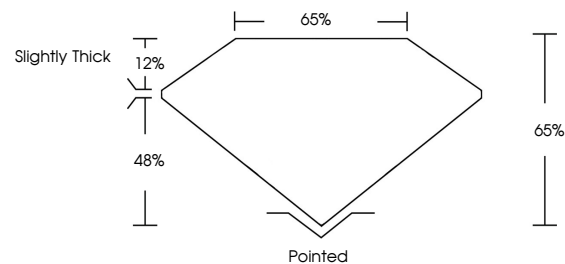

GRADING RESULTS

Carat Weight **6.00 CARATS**
Color Grade **FANCY VIVID PINK**
Clarity Grade **VVS 2**

ADDITIONAL GRADING INFORMATION

Polish **EXCELLENT**
Symmetry **EXCELLENT**
Fluorescence **STRONG**
Inscription(s) **IGI LG784656708**

Comments: This Laboratory Grown Diamond was created by Chemical Vapor Deposition (CVD) growth process. Indications of post-growth treatment.

PROPORTIONS

CLARITY CHARACTERISTICS

KEY TO SYMBOLS

Red symbols indicate internal characteristics.
Green symbols indicate external characteristics.