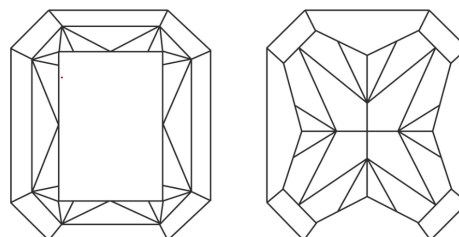

CLARITY CHARACTERISTICS

KEY TO SYMBOLS

Red symbols indicate internal characteristics.
Green symbols indicate external characteristics.