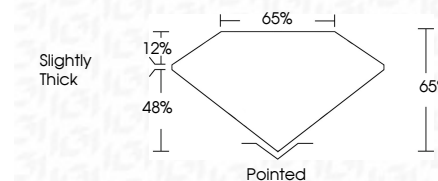

ELECTRONIC COPY

LG784656708
Report verification at igi.org

April 1, 2026
IGI Report Number **LG784656708**
Description **LABORATORY GROWN DIAMOND**
Shape and Cutting Style **CUT CORNERED
RECTANGULAR MODIFIED
BRILLIANT**
Measurements **12.70 X 8.77 X 5.70 MM**

GRADING RESULTS

Carat Weight **6.00 CARATS**
Color Grade **FANCY VIVID PINK**
Clarity Grade **VVS 2**

ADDITIONAL GRADING INFORMATION

Polish **EXCELLENT**
Symmetry **EXCELLENT**
Fluorescence **STRONG**
Inscription(s) **IGI LG784656708**
Comments: This Laboratory Grown Diamond was created by Chemical Vapor Deposition (CVD) growth process. Indications of post-growth treatment.

April 1, 2026
IGI Report No LG784656708
CUT CORNERED RECT. MODIFIED BRILLIANT
12.70 X 8.77 X 5.70 MM
6.00 CARATS
FANCY VIVID PINK
VVS 2
Slightly Thick
Pointed
EXCELLENT
EXCELLENT
STRONG
IGI LG784656708
Comments: This Laboratory Grown Diamond was created by Chemical Vapor Deposition (CVD) growth process. Indications of post-growth treatment.

GRADING RESULTS

Carat Weight **6.00 CARATS**
Color Grade **FANCY VIVID PINK**
Clarity Grade **VVS 2**

ADDITIONAL GRADING INFORMATION

Polish **EXCELLENT**
Symmetry **EXCELLENT**
Fluorescence **STRONG**
Inscription(s) **IGI LG784656708**