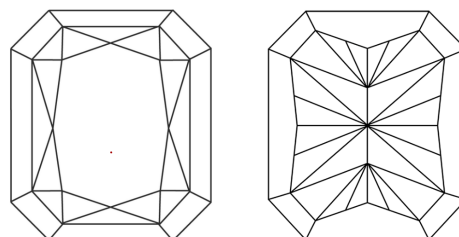

CLARITY CHARACTERISTICS

KEY TO SYMBOLS

Red symbols indicate internal characteristics.
Green symbols indicate external characteristics.

COLOR

D E F G H I J Faint Very Light Light

CLARITY

FL	IF	VVS¹⁻²	VS¹⁻²	SI¹⁻²	I¹⁻³
Flawless	Internally Flawless	Very Very Slightly Included	Very Slightly Included	Slightly Included	Included