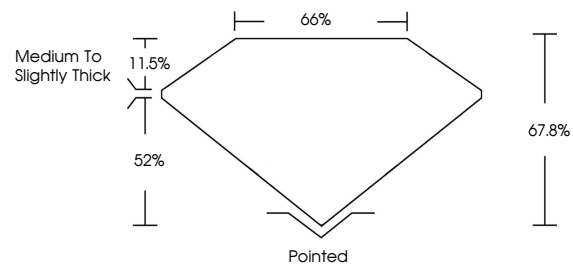

Measurements **10.14 X 7.06 X 4.79 MM**

GRADING RESULTS

Carat Weight **2.95 CARATS**
Color Grade **D**
Clarity Grade **VVS 2**

ADDITIONAL GRADING INFORMATION

Polish **EXCELLENT**
Symmetry **EXCELLENT**
Fluorescence **NONE**
Inscription(s) **IGI LG784663679**
Comments: This Laboratory Grown Diamond was created by Chemical Vapor Deposition (CVD) growth process. Type IIa

March 26, 2026
IGI Report No **LG784663679**
CUT CORNERED RECT. MODIFIED BRILLIANT
Carat Weight **2.95 CARATS**
Color Grade **D**
Clarity Grade **VVS 2**
Depth **52%**
Table **11.5%**
Girdle **Medium to Slightly Thick**
Culet **Pointed**
Polish **EXCELLENT**
Symmetry **EXCELLENT**
Fluorescence **NONE**
Inscription(s) **IGI LG784663679**
Comments: This Laboratory Grown Diamond was created by Chemical Vapor Deposition (CVD) growth process. Type IIa

GRADING RESULTS

Carat Weight **2.95 CARATS**
Color Grade **D**
Clarity Grade **VVS 2**

ADDITIONAL GRADING INFORMATION

Polish **EXCELLENT**
Symmetry **EXCELLENT**
Fluorescence **NONE**
Inscription(s) **IGI LG784663679**

Comments: This Laboratory Grown Diamond was created by Chemical Vapor Deposition (CVD) growth process. Type IIa

PROPORTIONS

Sample Image Used

CLARITY CHARACTERISTICS

KEY TO SYMBOLS

Red symbols indicate internal characteristics.
Green symbols indicate external characteristics.