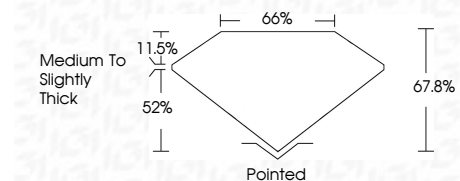

Measurements **10.14 X 7.06 X 4.79 MM**

GRADING RESULTS

Carat Weight **2.95 CARATS**
Color Grade **D**
Clarity Grade **VVS 2**

ADDITIONAL GRADING INFORMATION

Polish **EXCELLENT**
Symmetry **EXCELLENT**
Fluorescence **NONE**
Inscription(s) **IGI LG784663679**
Comments: This Laboratory Grown Diamond was created by Chemical Vapor Deposition (CVD) growth process. Type IIa

March 26, 2026
IGI Report No **LG784663679**
CUT CORNERED RECT. MODIFIED BRILLIANT
Carat Weight **2.95 CARATS**
Color Grade **D**
Clarity Grade **VVS 2**
Depth **52%**
Table **11.5%**
Girdle **Medium to Slightly Thick**
Culet **Pointed**
Polish **EXCELLENT**
Symmetry **EXCELLENT**
Fluorescence **NONE**
Inscription(s) **IGI LG784663679**
Comments: This Laboratory Grown Diamond was created by Chemical Vapor Deposition (CVD) growth process. Type IIa

LABORATORY GROWN DIAMOND REPORT

March 26, 2026
IGI Report Number **LG784663679**
Description **LABORATORY GROWN DIAMOND**
Shape and Cutting Style **CUT CORNERED RECTANGULAR
MODIFIED BRILLIANT**
Measurements **10.14 X 7.06 X 4.79 MM**

GRADING RESULTS

Carat Weight **2.95 CARATS**
Color Grade **D**
Clarity Grade **VVS 2**

ADDITIONAL GRADING INFORMATION

Polish **EXCELLENT**
Symmetry **EXCELLENT**
Fluorescence **NONE**
Inscription(s) **IGI LG784663679**