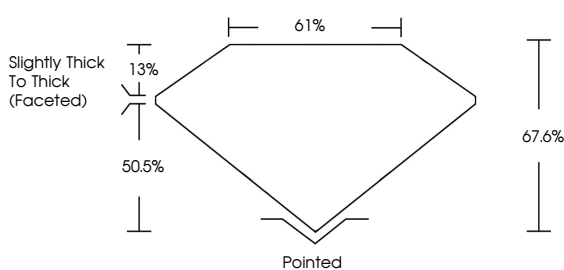

PROPORTIONS