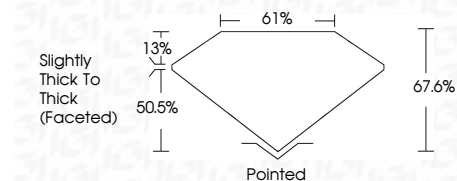

ELECTRONIC COPY

LG784669977
Report verification at igi.org

March 23, 2026
IGI Report Number **LG784669977**
Description **LABORATORY GROWN DIAMOND**
Shape and Cutting Style **SQUARE CUSHION MODIFIED BRILLIANT**

Measurements **7.97 X 7.91 X 5.35 MM**

GRADING RESULTS
Carat Weight **2.54 CARATS**
Color Grade **F**
Clarity Grade **VVS 2**

ADDITIONAL GRADING INFORMATION
Polish **EXCELLENT**
Symmetry **EXCELLENT**
Fluorescence **NONE**
Inscription(s) **IGI LG784669977**
Comments: This Laboratory Grown Diamond was created by Chemical Vapor Deposition (CVD) growth process. Type IIa

March 23, 2026
IGI Report No LG784669977
SQUARE CUSHION MODIFIED BRILLIANT
Carat Weight **2.54 CARATS**
Color Grade **F**
Clarity Grade **VVS 2**
Depth **50.5%**
Table **13%**
Girdle **Slightly Thick To Thick (Faceted)**
Culet **Pointed**
Polish **EXCELLENT**
Symmetry **EXCELLENT**
Fluorescence **NONE**
Inscription(s) **IGI LG784669977**
Comments: This Laboratory Grown Diamond was created by Chemical Vapor Deposition (CVD) growth process. Type IIa

March 23, 2026
IGI Report Number **LG784669977**
Description **LABORATORY GROWN DIAMOND**
Shape and Cutting Style **SQUARE CUSHION MODIFIED BRILLIANT**
Measurements **7.97 X 7.91 X 5.35 MM**

GRADING RESULTS
Carat Weight **2.54 CARATS**
Color Grade **F**
Clarity Grade **VVS 2**