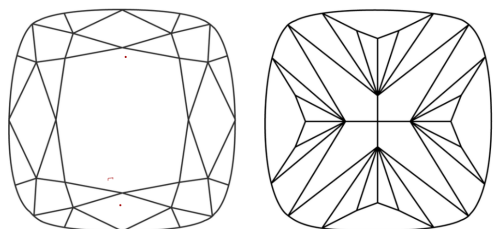

Measurements **7.97 X 7.91 X 5.35 MM**

GRADING RESULTS
Carat Weight **2.54 CARATS**
Color Grade **F**
Clarity Grade **VVS 2**

ADDITIONAL GRADING INFORMATION
Polish **EXCELLENT**
Symmetry **EXCELLENT**
Fluorescence **NONE**
Inscription(s) **IGI LG784669977**
Comments: This Laboratory Grown Diamond was created by Chemical Vapor Deposition (CVD) growth process. Type IIa

March 23, 2026
IGI Report Number **LG784669977**
Description **LABORATORY GROWN DIAMOND**
Shape and Cutting Style **SQUARE CUSHION MODIFIED BRILLIANT**
Measurements **7.97 X 7.91 X 5.35 MM**

GRADING RESULTS
Carat Weight **2.54 CARATS**
Color Grade **F**
Clarity Grade **VVS 2**

PROPORTIONS

CLARITY CHARACTERISTICS

KEY TO SYMBOLS
Red symbols indicate internal characteristics.
Green symbols indicate external characteristics.

Sample Image Used

COLOR

D	E	F	G	H	I	J	Faint	Very Light	Light
---	---	---	---	---	---	---	-------	------------	-------