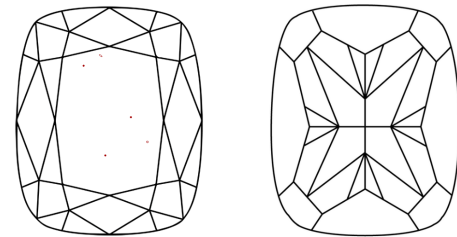

GRADING RESULTS
Carat Weight **4.02 CARATS**
Color Grade **F**
Clarity Grade **VVS 2**

ADDITIONAL GRADING INFORMATION
Polish **EXCELLENT**
Symmetry **EXCELLENT**
Fluorescence **NONE**
Inscription(s) **IGI LG784671171**

Comments: This Laboratory Grown Diamond was created by Chemical Vapor Deposition (CVD) growth process. Type IIa

PROPORTIONS

Sample Image Used

CLARITY CHARACTERISTICS

KEY TO SYMBOLS
Red symbols indicate internal characteristics.
Green symbols indicate external characteristics.