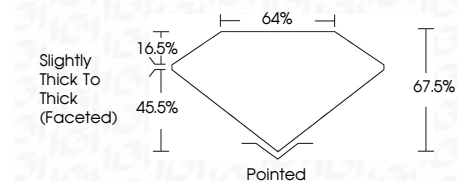

ELECTRONIC COPY

LG784671171
Report verification at igi.org

March 25, 2026
IGI Report Number **LG784671171**
Description **LABORATORY GROWN DIAMOND**
Shape and Cutting Style **CUSHION MODIFIED BRILLIANT**
Measurements **10.17 X 8.39 X 5.66 MM**

GRADING RESULTS
Carat Weight **4.02 CARATS**
Color Grade **F**
Clarity Grade **VVS 2**

ADDITIONAL GRADING INFORMATION
Polish **EXCELLENT**
Symmetry **EXCELLENT**
Fluorescence **NONE**
Inscription(s) **IGI LG784671171**
Comments: This Laboratory Grown Diamond was created by Chemical Vapor Deposition (CVD) growth process. Type IIa

March 25, 2026
IGI Report No **LG784671171**
CUSHION MODIFIED BRILLIANT
4.02 CARATS
Carat Weight **F**
Color Grade **VVS 2**
Depth **67.5%**
Table **45.5%**
Girdle **Slightly Thick to Thick (Faceted)**
Culet **Pointed**
Polish **EXCELLENT**
Symmetry **EXCELLENT**
Fluorescence **NONE**
Inscription(s) **IGI LG784671171**

GRADING RESULTS
Carat Weight **4.02 CARATS**
Color Grade **F**
Clarity Grade **VVS 2**

ADDITIONAL GRADING INFORMATION
Polish **EXCELLENT**
Symmetry **EXCELLENT**
Fluorescence **NONE**
Inscription(s) **IGI LG784671171**