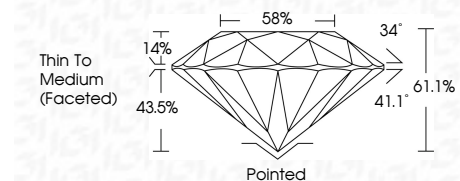

ELECTRONIC COPY

LG784683140
Report verification at igi.org

March 20, 2026
IGI Report Number LG784683140
Description LABORATORY GROWN DIAMOND
Shape and Cutting Style ROUND BRILLIANT
Measurements 8.16 - 8.19 X 5.00 MM

GRADING RESULTS

Carat Weight 2.04 CARATS
Color Grade E
Clarity Grade VVS 1
Cut Grade IDEAL

ADDITIONAL GRADING INFORMATION

Polish EXCELLENT
Symmetry EXCELLENT
Fluorescence NONE
Inscription(s) IGI LG784683140
Comments: This Laboratory Grown Diamond was created by Chemical Vapor Deposition (CVD) growth process. Type IIa

March 20, 2026
IGI Report No LG784683140
ROUND BRILLIANT
8.16 - 8.19 X 5.00 MM
2.04 CARATS E
Color Grade VVS 1
Clarity Grade IDEAL
Depth 61.1%
Table 58%
Thin To Medium (Faceted)
Cutler Pointed
Polish EXCELLENT
Symmetry EXCELLENT
Fluorescence NONE
Inscription(s) IGI LG784683140
Comments: This Laboratory Grown Diamond was created by Chemical Vapor Deposition (CVD) growth process. Type IIa

GRADING RESULTS

Carat Weight 2.04 CARATS
Color Grade E
Clarity Grade VVS 1
Cut Grade IDEAL

ADDITIONAL GRADING INFORMATION

Polish EXCELLENT
Symmetry EXCELLENT
Fluorescence NONE
Inscription(s) IGI LG784683140