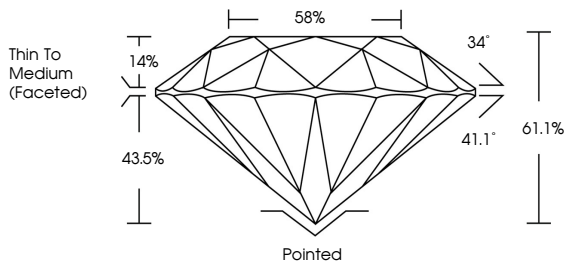

ELECTRONIC COPY

LG784683140
Report verification at igi.org

March 20, 2026
IGI Report Number LG784683140
Description LABORATORY GROWN DIAMOND
Shape and Cutting Style ROUND BRILLIANT
Measurements 8.16 - 8.19 X 5.00 MM

GRADING RESULTS

Carat Weight 2.04 CARATS
Color Grade E
Clarity Grade VVS 1
Cut Grade IDEAL

ADDITIONAL GRADING INFORMATION

Polish EXCELLENT
Symmetry EXCELLENT
Fluorescence NONE
Inscription(s) IGI LG784683140
Comments: This Laboratory Grown Diamond was created by Chemical Vapor Deposition (CVD) growth process. Type IIa

March 20, 2026
IGI Report No LG784683140
ROUND BRILLIANT
8.16 - 8.19 X 5.00 MM
2.04 CARATS E
Color Grade VVS 1
Clarity Grade IDEAL
Depth 61.1%
Table 58%
Thin To Medium (Faceted)
Cutler Pointed
Polish EXCELLENT
Symmetry EXCELLENT
Fluorescence NONE
Inscription(s) IGI LG784683140
Comments: This Laboratory Grown Diamond was created by Chemical Vapor Deposition (CVD) growth process. Type IIa

Sample Image Used

PROPORTIONS

CLARITY CHARACTERISTICS

KEY TO SYMBOLS

Red symbols indicate internal characteristics.
Green symbols indicate external characteristics.

COLOR

Table with color grades: D, E, F, G, H, I, J, Faint, Very Light, Light